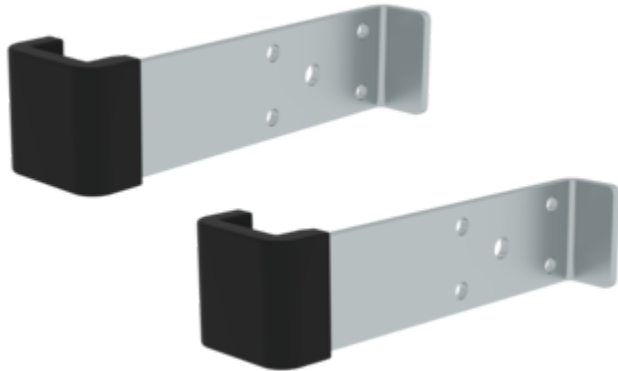

Order no.: 019255

Guide fixture, upper, for push-up extension, rope-extension and multi-purpose ladders

For ladders with depth of side-rail

73 85 98

Specification

Product type Spare part	Length 154 mm	Width 66 mm	Height 40 mm	Depth of side-rails 85 mm
Width of side-rails 25 mm	Material Aluminium	Transport dimensions (plus packaging) 179 x 44 x 59 mm, 0.61 kg	Predecessor product 019466	Business division MUNK Günzburger Steigtechnik
Order no. 019255				

Facts

- For push-up extension, rope-extension and multi-purpose ladders with rungs
- Please specify the ladder type
- Incl. mounting material
- 1 set = 2 items

Scope of supply

- Guide fixture: 2 x
- Installation material: 1 x