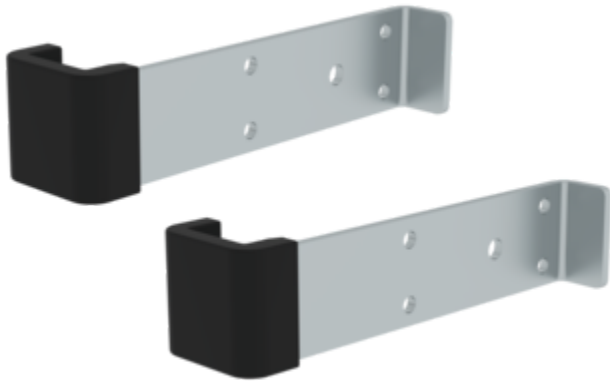

Order no.: 019256

Guide fixture, upper, for push-up extension, rope-extension and multi-purpose ladders

For ladders with depth of side-rail

73

85

98

Specification

Product type Spare part	Length 168 mm	Width 66 mm	Height 40 mm	Depth of side-rails 98 mm
Width of side-rails 25 mm	Material Aluminium	Transport dimensions (plus packaging) 198 x 44 x 59 mm, 0.67 kg	Predecessor product 019466	Business division MUNK Günzburger Steigtechnik
Order no. 019256				

Facts

- For push-up extension, rope-extension and multi-purpose ladders with rungs
- Please specify the ladder type
- Incl. mounting material
- 1 set = 2 items

Scope of supply

- Guide fixture: 2 x
- Installation material: 1 x