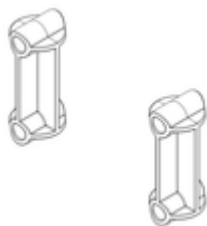

Order no.: 059203

**Platform stairs, with
double-sided access, with
spring-loaded castor
corundum coating R13 3
steps**

Spare parts

Order no.: 019246

**Inside shoe for
platform stairs For
side-rail
dimensions:
57 × 24 mm**

Order no.: 800007

**Side railings incl.
mounting kit**

Order no.: 800010

**Set of rollers for
the ascending
section incl.
mounts**

Order no.: 800012

**Set of rollers for
the descending
section incl.
mounts**

Order no.: 800014

**Mounting kit for
platform stairs
complete on both
sides**

Order no.: 800015

**Mounting kit for
ladder Platform
stairs**

Order no.: 800017

**Mounting kit for
struts**

Order no.: 800021

**Mounting kits for
side railings**

Order no.: 800052

**Platform with
aluminium facing
profile R13**

Order no.: 800053

**Ladder platform
stairs 3 steps
corundum coating
incl. mounting kit**

Order no.: 800063

Reinforcing strut,
platform stairs 1130
mm including
mounting kit