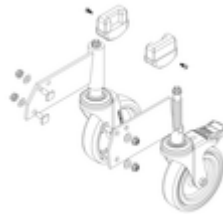

Order no.: 800007

**Side railings incl.
mounting kit**

Order no.: 800010

**Set of rollers for
the ascending
section incl.
mounts**

Order no.: 800012

**Set of rollers for
the descending
section incl.
mounts**

Order no.: 800014

**Mounting kit for
platform stairs
complete on both
sides**

Order no.: 800015

**Mounting kit for
ladder Platform
stairs**

Order no.: 800017

**Mounting kit for
struts**

Order no.: 800021

**Mounting kits for
side railings**

Order no.: 800052

**Platform with
aluminium facing
profile R13**

Order no.: 800053

**Ladder platform
stairs 3 steps
corundum coating
incl. mounting kit**

Order no.: 800063

Reinforcing strut,
platform stairs 1130
mm including
mounting kit

Order no.: 800156

Castor set Roller
set support part
incl. mounting kit

Order no.: 800158

Castor set Roller
set support part
incl. mounting kit