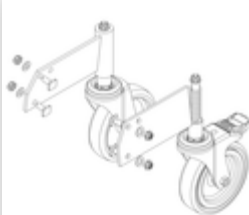

Order no.: 059203

**Platform stairs, with
double-sided access, with
spring-loaded castor
corundum coating R13 3
steps**

Spare parts

Order no.: 019246

**Inside shoe for
platform stairs For
side-rail
dimensions:
57 × 24 mm**

Order no.: 800007

**Side railings incl.
mounting kit**

Order no.: 800010

**Set of rollers for
the ascending
section incl.
mounts**

Order no.: 800012

**Set of rollers for
the descending
section incl.
mounts**

Order no.: 800156

Castor set Roller
set support part
incl. mounting kit

Order no.: 800158

Castor set Roller
set support part
incl. mounting kit