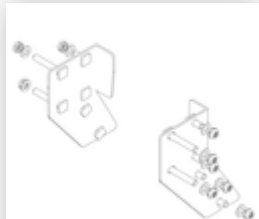

Order no.: 059203

**Platform stairs, with
double-sided access, with
spring-loaded castor
corundum coating R13 3
steps**

Spare parts

Order no.: 019246

**Inside shoe for
platform stairs For
side-rail
dimensions:
57 × 24 mm**

Order no.: 800007

**Side railings incl.
mounting kit**

Order no.: 800010

**Set of rollers for
the ascending
section incl.
mounts**

Order no.: 800012

**Set of rollers for
the descending
section incl.
mounts**

Order no.: 800014

**Mounting kit for
platform stairs
complete on both
sides**

Order no.: 800015

**Mounting kit for
ladder Platform
stairs**

Order no.: 800017

**Mounting kit for
struts**

Order no.: 800021

**Mounting kits for
side railings**