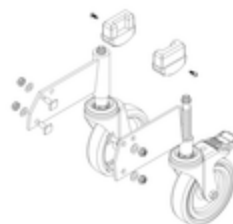

Order no.: 059203

**Platform stairs, with
double-sided access, with
spring-loaded castor
corundum coating R13 3
steps**

Spare parts

Order no.: 019246

**Inside shoe for
platform stairs For
side-rail
dimensions:
57 × 24 mm**

Order no.: 800007

**Side railings incl.
mounting kit**

Order no.: 800010

**Set of rollers for
the ascending
section incl.
mounts**

Order no.: 800012

**Set of rollers for
the descending
section incl.
mounts**

Order no.: 800156

Castor set Roller
set support part
incl. mounting kit

Order no.: 800158

Castor set Roller
set support part
incl. mounting kit