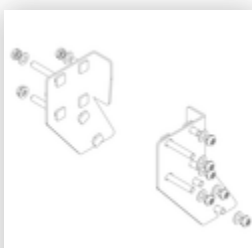

Order no.: 059204

Platform stairs, with
double-sided access, with
spring-loaded castor
corundum coating R13 4
steps

Spare parts

Order no.: 019246

Inside shoe for
platform stairs For
side-rail
dimensions:
57 × 24 mm

Order no.: 800003

Diagonal strut,
platform stairs incl.
mounting kit

Order no.: 800007

Side railings incl.
mounting kit

Order no.: 800010

Castor set, support
section incl.
mounts

Order no.: 800012

Castor set, support
section electrically
conductive

Order no.: 800014

Mounting kit for
platform stairs
complete on both
sides

Order no.: 800015

Mounting kit for
ladder Platform
stairs

Order no.: 800017

Mounting kit for
struts

Order no.: 800021

Mounting kits for
side railings