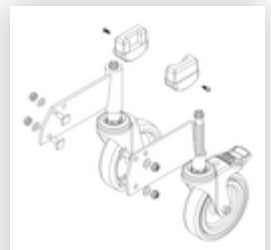

Order no.: 059204

Platform stairs, with
double-sided access, with
spring-loaded castor
corundum coating R13 4
steps

Spare parts

Order no.: 019246

Inside shoe for
platform stairs For
side-rail
dimensions:
57 × 24 mm

Order no.: 800003

Diagonal strut,
platform stairs incl.
mounting kit

Order no.: 800007

Side railings incl.
mounting kit

Order no.: 800010

Castor set, support
section incl.
mounts

Order no.: 800012

Castor set, support
section electrically
conductive

Order no.: 800014

Mounting kit for
platform stairs
complete on both
sides

Order no.: 800015

Mounting kit for
ladder Platform
stairs

Order no.: 800017

Mounting kit for
struts

Order no.: 800021

Mounting kits for
side railings