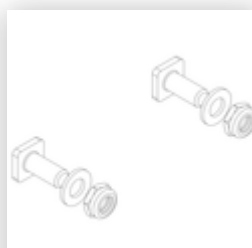

Order no.: 059204

Platform stairs, with
double-sided access, with
spring-loaded castor
corundum coating R13 4
steps

Spare parts

Order no.: 019246

Inside shoe for
platform stairs For
side-rail
dimensions:
57 × 24 mm

Order no.: 800003

Diagonal strut,
platform stairs incl.
mounting kit

Order no.: 800007

Side railings incl.
mounting kit

Order no.: 800010

Castor set, support
section incl.
mounts

Order no.: 800012

Castor set, support
section electrically
conductive

Order no.: 800014

Mounting kit for
platform stairs
complete on both
sides

Order no.: 800015

Mounting kit for
ladder Platform
stairs

Order no.: 800017

Mounting kit for
struts

Order no.: 800021

Mounting kits for
side railings