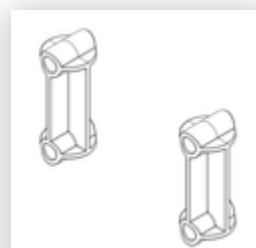

Order no.: 059204

Platform stairs, with
double-sided access, with
spring-loaded castor
corundum coating R13 4
steps

Spare parts

Order no.: 019246

Inside shoe for
platform stairs For
side-rail
dimensions:
57 × 24 mm

Order no.: 800003

Diagonal strut,
platform stairs incl.
mounting kit

Order no.: 800007

Side railings incl.
mounting kit

Order no.: 800010

Castor set, support
section incl.
mounts

Order no.: 800012

Castor set, support
section electrically
conductive

Order no.: 800014

Mounting kit for
platform stairs
complete on both
sides

Order no.: 800015

Mounting kit for
ladder Platform
stairs

Order no.: 800017

Mounting kit for
struts

Order no.: 800021

Mounting kits for
side railings

Order no.: 800052

Platform with
aluminium facing
profile R13

Order no.: 800054

**Ladder platform
stairs 4 steps
corundum coating
incl. mounting kit**