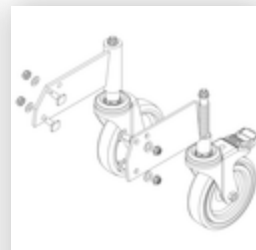

Order no.: 059204

Platform stairs, with
double-sided access, with
spring-loaded castor
corundum coating R13 4
steps

Spare parts

Order no.: 019246

Inside shoe for
platform stairs For
side-rail
dimensions:
57 × 24 mm

Order no.: 800003

Diagonal strut,
platform stairs incl.
mounting kit

Order no.: 800007

Side railings incl.
mounting kit

Order no.: 800010

Castor set, support
section incl.
mounts

Order no.: 800012

Castor set, support
section electrically
conductive