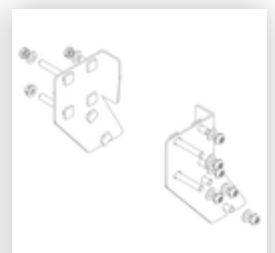

Order no.: 059208

Platform stairs, with
double-sided access, with
spring-loaded castor
corundum coating R13 8
steps

Spare parts

Order no.: 019246

Inside shoe for
platform stairs For
side-rail
dimensions:
57 × 24 mm

Order no.: 800004

Step reinforcement,
platform stairs incl.
mounting kit

Order no.: 800007

Side railings incl.
mounting kit

Order no.: 800014

Mounting kit for
platform stairs
complete on both
sides

Order no.: 800015

Mounting kit for
ladder Platform
stairs

Order no.: 800017

Mounting kit for
struts

Order no.: 800021

Mounting kits for
side railings

Order no.: 800042

Castor set, support
section incl.
mounting kit

Order no.: 800043