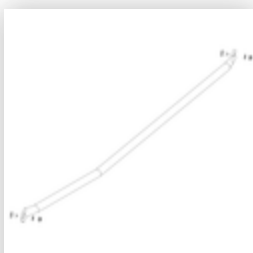

Order no.: 059208

Platform stairs, with
double-sided access, with
spring-loaded castor
corundum coating R13 8
steps

Spare parts

Order no.: 019246

Inside shoe for
platform stairs For
side-rail
dimensions:
57 × 24 mm