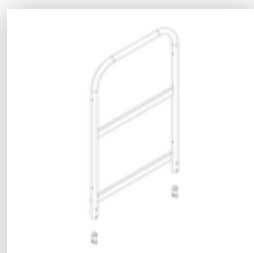

Order no.: 059208

Platform stairs, with
double-sided access, with
spring-loaded castor
corundum coating R13 8
steps

Spare parts

Order no.: 019246

Inside shoe for
platform stairs For
side-rail
dimensions:
57 × 24 mm

Order no.: 800004

Step reinforcement,
platform stairs incl.
mounting kit

Order no.: 800007

Side railings incl.
mounting kit

Order no.: 800014

Mounting kit for
platform stairs
complete on both
sides

Order no.: 800015