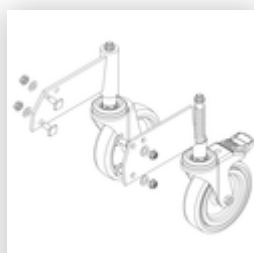

Order no.: 059208

Platform stairs, with
double-sided access, with
spring-loaded castor
corundum coating R13 8
steps

Spare parts

Order no.: 019246

Inside shoe for
platform stairs For
side-rail
dimensions:
57 × 24 mm

Order no.: 800004

Step reinforcement,
platform stairs incl.
mounting kit

Order no.: 800007

Side railings incl.
mounting kit

Order no.: 800014

Mounting kit for
platform stairs
complete on both
sides

Order no.: 800015

Mounting kit for
ladder Platform
stairs

Order no.: 800017

Mounting kit for
struts

Order no.: 800021

Mounting kits for
side railings

Order no.: 800042

Castor set, support
section incl.
mounting kit

Order no.: 800043

Anti-static castor
set electrically
conductive

Order no.: 800052

Platform with
aluminium facing
profile R13

Order no.: 800058

**Ladder platform
stairs 8 steps
corundum coating
incl. mounting kit**

Order no.: 800067