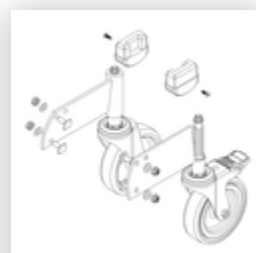

Order no.: 059208

Platform stairs, with
double-sided access, with
spring-loaded castor
corundum coating R13 8
steps

Spare parts

Order no.: 019246

Inside shoe for
platform stairs For
side-rail
dimensions:
57 × 24 mm

Order no.: 800004

Step reinforcement,
platform stairs incl.
mounting kit

Order no.: 800007

Side railings incl.
mounting kit

Order no.: 800014

Mounting kit for
platform stairs
complete on both
sides

Order no.: 800015

Mounting kit for
ladder Platform
stairs

Order no.: 800017

Mounting kit for
struts

Order no.: 800021

Mounting kits for
side railings

Order no.: 800042

Castor set, support
section incl.
mounting kit

Order no.: 800043