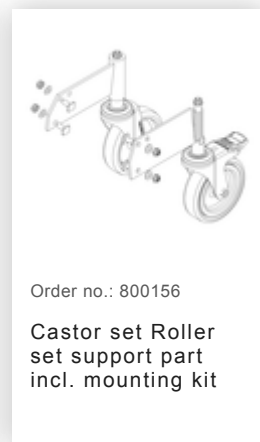

Order no.: 051203

**Platform stairs, with  
double-sided access, with  
spring-loaded castors,  
steel grating 3 steps**

### Spare parts

Order no.: 019246

Inside shoe for  
platform stairs For  
side-rail  
dimensions:  
57 × 24 mm