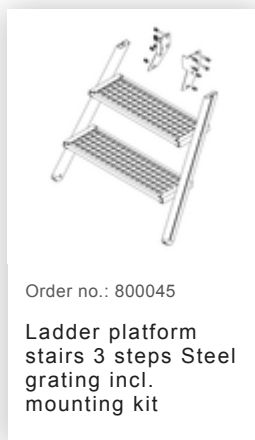

Order no.: 051203

Platform stairs, with
double-sided access, with
spring-loaded castors,
steel grating 3 steps

Spare parts

Order no.: 019246

Inside shoe for
platform stairs For
side-rail
dimensions:
57 × 24 mm