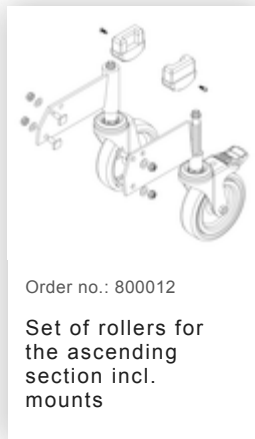

Order no.: 051203

Platform stairs, with
double-sided access, with
spring-loaded castors,
steel grating 3 steps

Spare parts

Order no.: 019246

Inside shoe for
platform stairs For
side-rail
dimensions:
57 × 24 mm