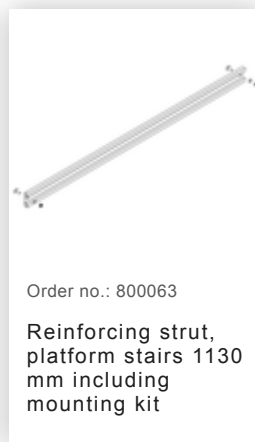

Order no.: 051203

**Platform stairs, with  
double-sided access, with  
spring-loaded castors,  
steel grating 3 steps**

### Spare parts

Order no.: 019246

Inside shoe for  
platform stairs For  
side-rail  
dimensions:  
57 × 24 mm