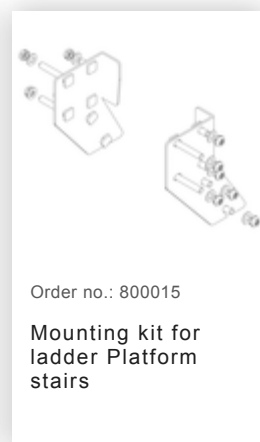

Order no.: 051203

**Platform stairs, with  
double-sided access, with  
spring-loaded castors,  
steel grating 3 steps**

### Spare parts

Order no.: 019246

Inside shoe for  
platform stairs For  
side-rail  
dimensions:  
57 × 24 mm