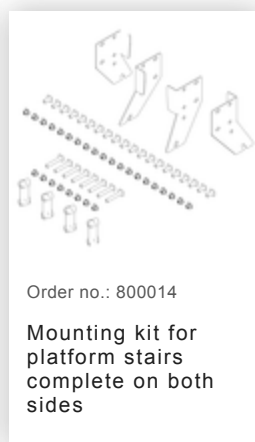

Order no.: 051203

**Platform stairs, with  
double-sided access, with  
spring-loaded castors,  
steel grating 3 steps**

### Spare parts

Order no.: 019246

Inside shoe for  
platform stairs For  
side-rail  
dimensions:  
57 × 24 mm