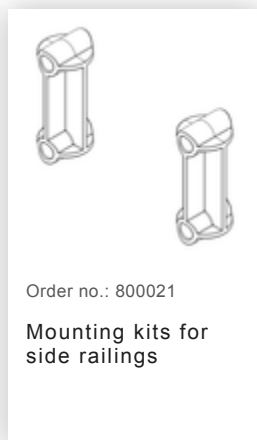

Order no.: 051203

Platform stairs, with
double-sided access, with
spring-loaded castors,
steel grating 3 steps

Spare parts

Order no.: 019246

Inside shoe for
platform stairs For
side-rail
dimensions:
57 × 24 mm