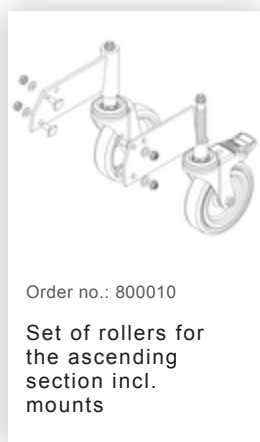

Order no.: 051203

**Platform stairs, with  
double-sided access, with  
spring-loaded castors,  
steel grating 3 steps**

### Spare parts

Order no.: 019246

Inside shoe for  
platform stairs For  
side-rail  
dimensions:  
57 × 24 mm