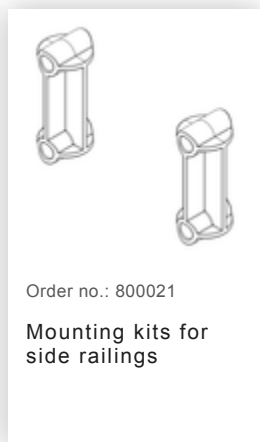

Order no.: 051203

**Platform stairs, with  
double-sided access, with  
spring-loaded castors,  
steel grating 3 steps**

### Spare parts

Order no.: 019246

Inside shoe for  
platform stairs For  
side-rail  
dimensions:  
57 × 24 mm