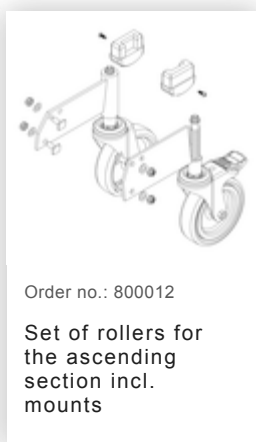

Order no.: 051203

**Platform stairs, with  
double-sided access, with  
spring-loaded castors,  
steel grating 3 steps**

### Spare parts

Order no.: 019246

Inside shoe for  
platform stairs For  
side-rail  
dimensions:  
57 × 24 mm