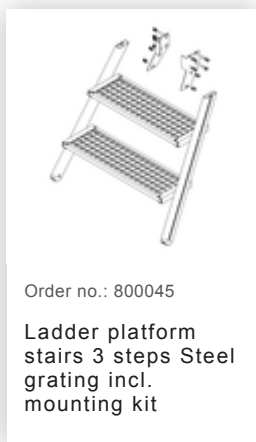

Order no.: 051203

**Platform stairs, with  
double-sided access, with  
spring-loaded castors,  
steel grating 3 steps**

### Spare parts

Order no.: 019246

Inside shoe for  
platform stairs For  
side-rail  
dimensions:  
57 × 24 mm