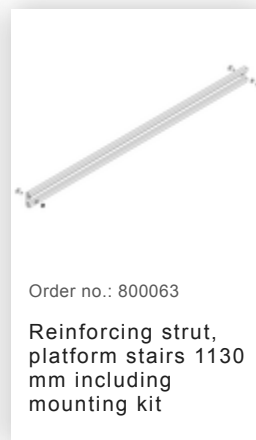

Order no.: 051203

Platform stairs, with
double-sided access, with
spring-loaded castors,
steel grating 3 steps

Spare parts

Order no.: 019246

Inside shoe for
platform stairs For
side-rail
dimensions:
57 × 24 mm