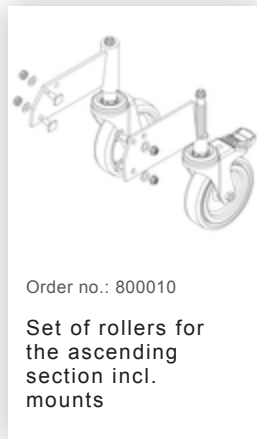

Order no.: 051203

Platform stairs, with
double-sided access, with
spring-loaded castors,
steel grating 3 steps

Spare parts

Order no.: 019246

Inside shoe for
platform stairs For
side-rail
dimensions:
57 × 24 mm