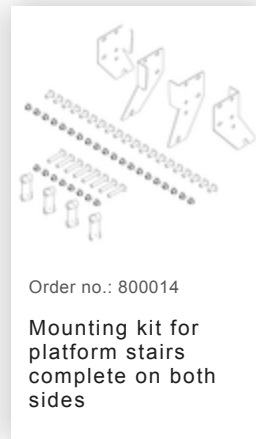

Order no.: 051203

Platform stairs, with
double-sided access, with
spring-loaded castors,
steel grating 3 steps

Spare parts

Order no.: 019246

Inside shoe for
platform stairs For
side-rail
dimensions:
57 × 24 mm