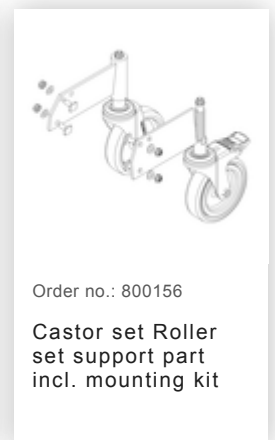

Order no.: 051203

Platform stairs, with
double-sided access, with
spring-loaded castors,
steel grating 3 steps

Spare parts

Order no.: 019246

Inside shoe for
platform stairs For
side-rail
dimensions:
57 × 24 mm