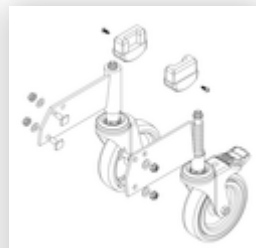

Order no.: 800080

Anti-static castor set electrically conductive