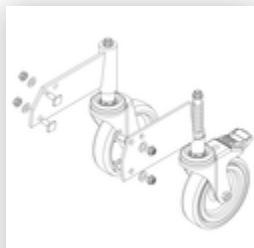

Order no.: 051208

Platform stairs, with double-sided access, with spring-loaded castors, steel grating 8 steps

Spare parts

Order no.: 800004

Step reinforcement, platform stairs incl. mounting kit

Order no.: 800007

Side railings incl. mounting kit

Order no.: 800014

Mounting kit for platform stairs complete on both sides

Order no.: 800015

Mounting kit for ladder Platform stairs

Order no.: 800017

Mounting kit for struts

Order no.: 800021

Mounting kits for side railings

Order no.: 800050

Ladder platform stairs 8 steps Steel grating incl. mounting kit

Order no.: 800067

Reinforcing strut, platform stairs 2230 mm including mounting kit