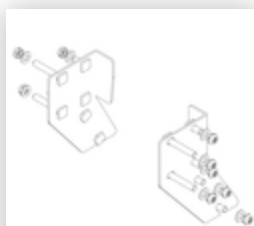

Order no.: 051208

Platform stairs, with double-sided access, with spring-loaded castors, steel grating 8 steps

Spare parts

Order no.: 800004

Step reinforcement, platform stairs incl. mounting kit

Order no.: 800007

Side railings incl. mounting kit

Order no.: 800014

Mounting kit for platform stairs complete on both sides

Order no.: 800015

Mounting kit for ladder Platform stairs

Order no.: 800017

Mounting kit for struts