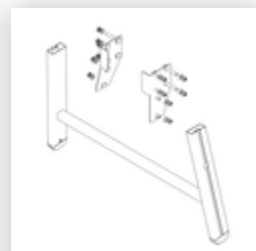

Order no.: 054102

**Platform stairs, with
single-sided access, with
spring-loaded castor
corundum coating R13 2
steps**

Spare parts

Order no.: 019246

Inside shoe for
platform stairs For
side-rail
dimensions:
57 × 24 mm

Order no.: 800006

Front-side railing,
platform stairs incl.
mounting kit

Order no.: 800007

Side railings incl.
mounting kit

Order no.: 800013

Mounting kit for
platform stairs
complete single-
sided

Order no.: 800015

Mounting kit for
ladder Platform
stairs

Order no.: 800016

Mounting kit for
support section

Order no.: 800020

Assembly set for
front-side railing

Order no.: 800021

Mounting kits for
side railings

Order no.: 800023

Support section,
platform stairs incl.
mounting kit
suitable for 2 steps

Order no.: 800024

Set of rollers for
the ascending
section incl.
mounts

Order no.: 800025

Anti-static castor set ascent section electrically conductive