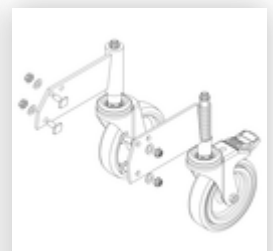

Order no.: 054102

**Platform stairs, with
single-sided access, with
spring-loaded castor
corundum coating R13 2
steps**

Spare parts

Order no.: 019246

Inside shoe for
platform stairs For
side-rail
dimensions:
57 × 24 mm

Order no.: 800006

Front-side railing,
platform stairs incl.
mounting kit

Order no.: 800007

Side railings incl.
mounting kit

Order no.: 800013

Mounting kit for
platform stairs
complete single-
sided

Order no.: 800015

Mounting kit for
ladder Platform
stairs

Order no.: 800016

Mounting kit for
support section

Order no.: 800020

Assembly set for
front-side railing

Order no.: 800021

Mounting kits for
side railings

Order no.: 800023

Support section,
platform stairs incl.
mounting kit
suitable for 2 steps

Order no.: 800024

Set of rollers for
the ascending
section incl.
mounts

Order no.: 800025

Anti-static castor set ascent section electrically conductive