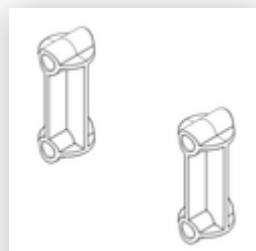

Order no.: 054102

**Platform stairs, with
single-sided access, with
spring-loaded castor
corundum coating R13 2
steps**

Spare parts

Order no.: 019246

Inside shoe for
platform stairs For
side-rail
dimensions:
57 × 24 mm

Order no.: 800006

Front-side railing,
platform stairs incl.
mounting kit

Order no.: 800007

Side railings incl.
mounting kit

Order no.: 800013

Mounting kit for
platform stairs
complete single-
sided

Order no.: 800015

Mounting kit for
ladder Platform
stairs

Order no.: 800016

Mounting kit for
support section

Order no.: 800020

Assembly set for
front-side railing

Order no.: 800021

Mounting kits for
side railings

Order no.: 800023

Support section,
platform stairs incl.
mounting kit
suitable for 2 steps

Order no.: 800024

Set of rollers for
the ascending
section incl.
mounts

Order no.: 800025

Anti-static castor set ascent section electrically conductive