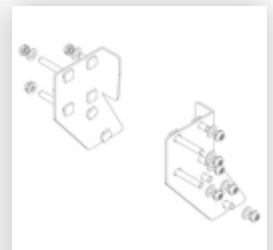

Order no.: 054102

**Platform stairs, with
single-sided access, with
spring-loaded castor
corundum coating R13 2
steps**

Spare parts

Order no.: 019246

Inside shoe for
platform stairs For
side-rail
dimensions:
57 × 24 mm

Order no.: 800006

Front-side railing,
platform stairs incl.
mounting kit

Order no.: 800007

Side railings incl.
mounting kit

Order no.: 800013

Mounting kit for
platform stairs
complete single-
sided

Order no.: 800015

Mounting kit for
ladder Platform
stairs

Order no.: 800016

Mounting kit for
support section

Order no.: 800020

Assembly set for
front-side railing

Order no.: 800021

Mounting kits for
side railings

Order no.: 800023