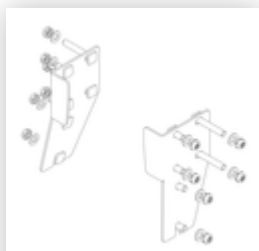

Order no.: 054102

**Platform stairs, with
single-sided access, with
spring-loaded castor
corundum coating R13 2
steps**

Spare parts

Order no.: 019246

Inside shoe for
platform stairs For
side-rail
dimensions:
57 × 24 mm

Order no.: 800006

Front-side railing,
platform stairs incl.
mounting kit

Order no.: 800007

Side railings incl.
mounting kit

Order no.: 800013

Mounting kit for
platform stairs
complete single-
sided

Order no.: 800015

Mounting kit for
ladder Platform
stairs

Order no.: 800016

Mounting kit for
support section

Order no.: 800020

Assembly set for
front-side railing

Order no.: 800021

Mounting kits for
side railings

Order no.: 800023