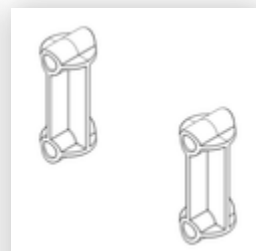

Order no.: 054103

Platform stairs, with  
single-sided access, with  
spring-loaded castor  
corundum coating R13 3  
steps

## Spare parts

Order no.: 019246

Inside shoe for  
platform stairs For  
side-rail  
dimensions:  
57 × 24 mm

Order no.: 800006

Front-side railing,  
platform stairs incl.  
mounting kit

Order no.: 800007

Side railings incl.  
mounting kit

Order no.: 800013

Mounting kit for  
platform stairs  
complete single-  
sided

Order no.: 800015

Mounting kit for  
ladder Platform  
stairs

Order no.: 800016

Mounting kit for  
support section

Order no.: 800017

Mounting kit for  
struts

Order no.: 800020

Assembly set for  
front-side railing

Order no.: 800021

Mounting kits for  
side railings

Order no.: 800027

Support section,  
platform stairs incl.  
mounting kit  
suitable for 3 steps