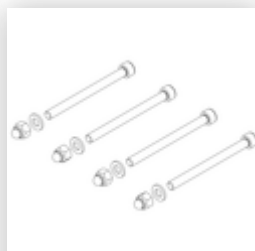

Order no.: 054103

Platform stairs, with  
single-sided access, with  
spring-loaded castor  
corundum coating R13 3  
steps

## Spare parts

Order no.: 019246

Inside shoe for  
platform stairs For  
side-rail  
dimensions:  
57 × 24 mm

Order no.: 800006

Front-side railing,  
platform stairs incl.  
mounting kit

Order no.: 800007

Side railings incl.  
mounting kit

Order no.: 800013

Mounting kit for  
platform stairs  
complete single-  
sided

Order no.: 800015

Mounting kit for  
ladder Platform  
stairs

Order no.: 800016

Mounting kit for  
support section

Order no.: 800017

Mounting kit for  
struts

Order no.: 800020

Assembly set for  
front-side railing

Order no.: 800021

Mounting kits for  
side railings

Order no.: 800027

Support section,  
platform stairs incl.  
mounting kit  
suitable for 3 steps