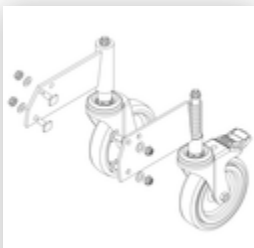

## Spare parts

Order no.: 019246

Inside shoe for  
platform stairs For  
side-rail  
dimensions:  
57 × 24 mm

Order no.: 800006

Front-side railing,  
platform stairs incl.  
mounting kit

Order no.: 800007

Side railings incl.  
mounting kit

Order no.: 800013

Mounting kit for  
platform stairs  
complete single-  
sided

Order no.: 800015

Mounting kit for  
ladder Platform  
stairs

Order no.: 800016

Mounting kit for  
support section

Order no.: 800017

Mounting kit for  
struts

Order no.: 800020

Assembly set for  
front-side railing

Order no.: 800021

Mounting kits for  
side railings

Order no.: 800027

Support section,  
platform stairs incl.  
mounting kit  
suitable for 3 steps

Order no.: 800028

**Reinforcing strut,  
platform stairs 997  
mm including  
mounting kit**

Order no.: 800035

**Castor set**

Order no.: 800036

**Anti-static castor  
set electrically  
conductive**

Order no.: 800052