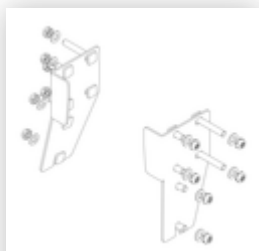

Order no.: 054103

Platform stairs, with  
single-sided access, with  
spring-loaded castor  
corundum coating R13 3  
steps

## Spare parts

Order no.: 019246

Inside shoe for  
platform stairs For  
side-rail  
dimensions:  
57 × 24 mm

Order no.: 800006

Front-side railing,  
platform stairs incl.  
mounting kit

Order no.: 800007

Side railings incl.  
mounting kit

Order no.: 800013

Mounting kit for  
platform stairs  
complete single-  
sided

Order no.: 800015

Mounting kit for  
ladder Platform  
stairs

Order no.: 800016

Mounting kit for  
support section

Order no.: 800017