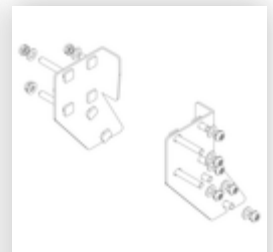

Order no.: 054103

Platform stairs, with  
single-sided access, with  
spring-loaded castor  
corundum coating R13 3  
steps

## Spare parts

Order no.: 019246

Inside shoe for  
platform stairs For  
side-rail  
dimensions:  
57 × 24 mm

Order no.: 800006

Front-side railing,  
platform stairs incl.  
mounting kit

Order no.: 800007

Side railings incl.  
mounting kit

Order no.: 800013

Mounting kit for  
platform stairs  
complete single-  
sided

Order no.: 800015

Mounting kit for  
ladder Platform  
stairs

Order no.: 800016

Mounting kit for  
support section

Order no.: 800017