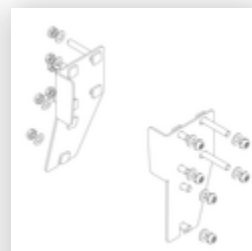

Order no.: 054105

Platform stairs, with
single-sided access, with
spring-loaded castor
corundum coating R13 5
steps

Spare parts

Order no.: 019246

Inside shoe for
platform stairs For
side-rail
dimensions:
57 × 24 mm

Order no.: 800004

Step reinforcement,
platform stairs incl.
mounting kit

Order no.: 800006

Front-side railing,
platform stairs incl.
mounting kit

Order no.: 800007

Side railings incl.
mounting kit

Order no.: 800010

Castor set, support
section incl.
mounts

Order no.: 800012

Castor set, support
section electrically
conductive

Order no.: 800013

Mounting kit for
platform stairs
complete single-
sided

Order no.: 800015

Mounting kit for
ladder Platform
stairs

Order no.: 800016

Mounting kit for
support section

Order no.: 800017

Mounting kit for
struts

Order no.: 800020

Assembly set for front-side railing

Order no.: 800021

Mounting kits for side railings