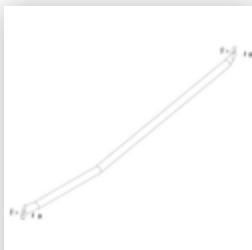

Order no.: 054105

Platform stairs, with
single-sided access, with
spring-loaded castor
corundum coating R13 5
steps

Spare parts

Order no.: 019246

Inside shoe for
platform stairs For
side-rail
dimensions:
57 × 24 mm