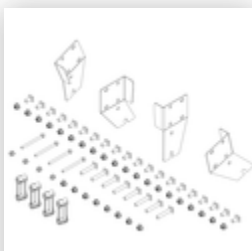

Order no.: 054105

Platform stairs, with
single-sided access, with
spring-loaded castor
corundum coating R13 5
steps

Spare parts

Order no.: 019246

Inside shoe for
platform stairs For
side-rail
dimensions:
57 × 24 mm

Order no.: 800004

Step reinforcement,
platform stairs incl.
mounting kit

Order no.: 800006

Front-side railing,
platform stairs incl.
mounting kit

Order no.: 800007

Side railings incl.
mounting kit

Order no.: 800010

Castor set, support
section incl.
mounts

Order no.: 800012

Castor set, support
section electrically
conductive

Order no.: 800013

Mounting kit for
platform stairs
complete single-
sided

Order no.: 800015

Mounting kit for
ladder Platform
stairs