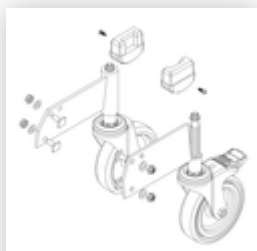

Order no.: 054105

Platform stairs, with
single-sided access, with
spring-loaded castor
corundum coating R13 5
steps

Spare parts

Order no.: 019246

Inside shoe for
platform stairs For
side-rail
dimensions:
57 × 24 mm

Order no.: 800004

Step reinforcement,
platform stairs incl.
mounting kit

Order no.: 800006

Front-side railing,
platform stairs incl.
mounting kit

Order no.: 800007

Side railings incl.
mounting kit

Order no.: 800010

Castor set, support
section incl.
mounts

Order no.: 800012

Castor set, support
section electrically
conductive

Order no.: 800013

Mounting kit for
platform stairs
complete single-
sided

Order no.: 800015

Mounting kit for
ladder Platform
stairs