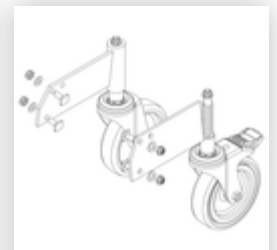

Order no.: 054105

Platform stairs, with
single-sided access, with
spring-loaded castor
corundum coating R13 5
steps

Spare parts

Order no.: 019246

Inside shoe for
platform stairs For
side-rail
dimensions:
57 × 24 mm

Order no.: 800004

Step reinforcement,
platform stairs incl.
mounting kit

Order no.: 800006

Front-side railing,
platform stairs incl.
mounting kit

Order no.: 800007

Side railings incl.
mounting kit

Order no.: 800010

Castor set, support
section incl.
mounts

Order no.: 800012

Castor set, support
section electrically
conductive

Order no.: 800013

Mounting kit for
platform stairs
complete single-
sided

Order no.: 800015

Mounting kit for
ladder Platform
stairs