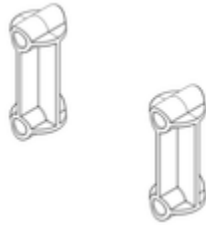

Order no.: 054105

Platform stairs, with
single-sided access, with
spring-loaded castor
corundum coating R13 5
steps

Spare parts

Order no.: 019246

Inside shoe for
platform stairs For
side-rail
dimensions:
57 × 24 mm

Castor set, support
section incl.
mounts

Order no.: 800012

Castor set, support
section electrically
conductive

Order no.: 800013

Mounting kit for
platform stairs
complete single-
sided

Order no.: 800015

Mounting kit for
ladder Platform
stairs

Order no.: 800016

Mounting kit for
support section

Order no.: 800017

Mounting kit for
struts

Order no.: 800020

Assembly set for front-side railing

Order no.: 800021

Mounting kits for side railings

Order no.: 800033

Support section, platform stairs incl. mounting kit suitable for 5 steps

Order no.: 800034

Step reinforcement incl. mounting kit

Order no.: 800039

Reinforcing strut, platform stairs 1340 mm including mounting kit