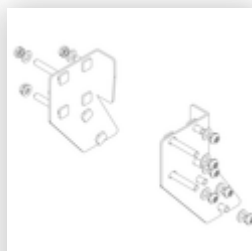

Order no.: 054105

Platform stairs, with
single-sided access, with
spring-loaded castor
corundum coating R13 5
steps

Spare parts

Order no.: 019246

Inside shoe for
platform stairs For
side-rail
dimensions:
57 × 24 mm

Order no.: 800004

Step reinforcement,
platform stairs incl.
mounting kit

Order no.: 800006

Front-side railing,
platform stairs incl.
mounting kit

Order no.: 800007

Side railings incl.
mounting kit

Order no.: 800010

Castor set, support
section incl.
mounts

Order no.: 800012

Castor set, support
section electrically
conductive

Order no.: 800013

Mounting kit for
platform stairs
complete single-
sided

Order no.: 800015

Mounting kit for
ladder Platform
stairs

Order no.: 800016

Mounting kit for
support section

Order no.: 800017

Mounting kit for
struts

Order no.: 800020

Assembly set for front-side railing

Order no.: 800021

Mounting kits for side railings