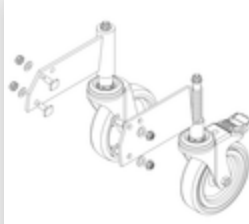

Order no.: 054106

Platform stairs, with  
single-sided access, with  
spring-loaded castor  
corundum coating R13 6  
steps

### Spare parts

Order no.: 019246

Inside shoe for platform stairs For side-rail dimensions: 57 × 24 mm

Order no.: 800006

Front-side railing, platform stairs incl. mounting kit

Order no.: 800007

Side railings incl. mounting kit

Order no.: 800010

Castor set, support section incl. mounts

Order no.: 800012

Castor set, support section electrically conductive

Order no.: 800013

Mounting kit for platform stairs complete single-sided

Order no.: 800015