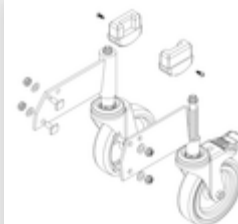

Order no.: 054106

Platform stairs, with  
single-sided access, with  
spring-loaded castor  
corundum coating R13 6  
steps

### Spare parts

Order no.: 019246

Inside shoe for platform stairs For side-rail dimensions: 57 × 24 mm

Order no.: 800006

Front-side railing, platform stairs incl. mounting kit

Order no.: 800007

Side railings incl. mounting kit

Order no.: 800010

Castor set, support section incl. mounts

Order no.: 800012

Castor set, support section electrically conductive

Order no.: 800013

Mounting kit for platform stairs complete single-sided

Order no.: 800015