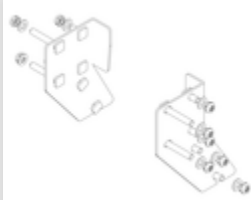

### Spare parts

Order no.: 019246

Inside shoe for platform stairs For side-rail dimensions: 57 × 24 mm

Order no.: 800006

Front-side railing, platform stairs incl. mounting kit

Order no.: 800007

Side railings incl. mounting kit

Order no.: 800010

Castor set, support section incl. mounts

Order no.: 800012

Castor set, support section electrically conductive

Order no.: 800013

Mounting kit for platform stairs complete single-sided

Order no.: 800015

Mounting kit for ladder Platform stairs

Order no.: 800016

Mounting kit for support section

Order no.: 800017

Mounting kit for struts

Order no.: 800020

Assembly set for front-side railing