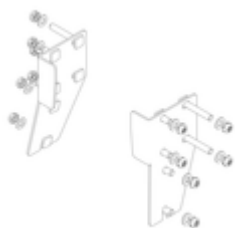

Order no.: 054106

Platform stairs, with  
single-sided access, with  
spring-loaded castor  
corundum coating R13 6  
steps

### Spare parts

Order no.: 019246

Inside shoe for platform stairs For side-rail dimensions: 57 × 24 mm

Order no.: 800006

Front-side railing, platform stairs incl. mounting kit

Order no.: 800007

Side railings incl. mounting kit

Order no.: 800010

Castor set, support section incl. mounts

Order no.: 800012

Castor set, support section electrically conductive

Order no.: 800013

Mounting kit for platform stairs complete single-sided

Order no.: 800015

Mounting kit for ladder Platform stairs

Order no.: 800016

Mounting kit for support section

Order no.: 800017

Mounting kit for struts

Order no.: 800020

Assembly set for front-side railing