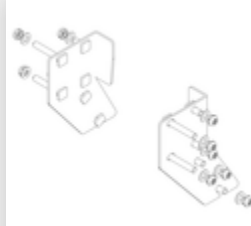

## Spare parts

Order no.: 019246

Inside shoe for  
platform stairs For  
side-rail  
dimensions:  
57 × 24 mm

Order no.: 800002

Support section,  
platform stairs  
including mounting  
kit suitable for 7  
steps

Order no.: 800003

Diagonal strut,  
platform stairs incl.  
mounting kit

Order no.: 800004

Step reinforcement,  
platform stairs incl.  
mounting kit

Order no.: 800005

Reinforcing strut,  
platform stairs  
1680 mm including  
mounting kit

Order no.: 800006

Front-side railing,  
platform stairs incl.  
mounting kit

Order no.: 800007

Side railings incl.  
mounting kit

Order no.: 800013

Mounting kit for  
platform stairs  
complete single-  
sided