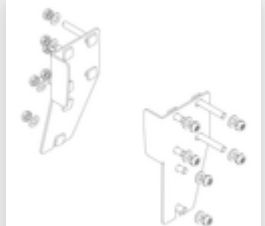

Order no.: 800016

Mounting kit for
support section