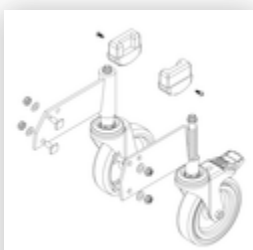

Order no.: 051103

Platform stairs, with
single-sided access, with
spring-loaded castors,
steel grating 3 steps

Spare parts

Order no.: 019246

Inside shoe for
platform stairs For
side-rail
dimensions:
57 × 24 mm

Order no.: 800006

Front-side railing,
platform stairs incl.
mounting kit

Order no.: 800007

Side railings incl.
mounting kit

Order no.: 800009

Castor set incl.
mounts

Order no.: 800010

Castor set, support
section incl.
mounts

Order no.: 800011

Castor set
electrically
conductive

Order no.: 800012

Castor set, support
section electrically
conductive

Order no.: 800013

Mounting kit for
platform stairs
complete single-
sided

Order no.: 800015