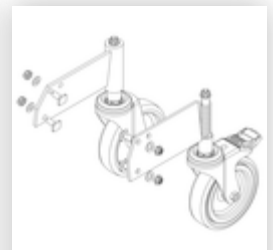

Order no.: 051103

Platform stairs, with
single-sided access, with
spring-loaded castors,
steel grating 3 steps

Spare parts

Order no.: 019246

Inside shoe for
platform stairs For
side-rail
dimensions:
57 × 24 mm

Order no.: 800006

Front-side railing,
platform stairs incl.
mounting kit

Order no.: 800007

Side railings incl.
mounting kit

Order no.: 800009

Castor set incl.
mounts

Order no.: 800010

Castor set, support
section incl.
mounts

Order no.: 800011

Castor set
electrically
conductive

Order no.: 800012

Castor set, support
section electrically
conductive

Order no.: 800013

Mounting kit for
platform stairs
complete single-
sided

Order no.: 800015