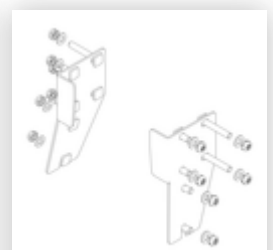

Order no.: 051103

Platform stairs, with
single-sided access, with
spring-loaded castors,
steel grating 3 steps

Spare parts

Order no.: 019246

Inside shoe for
platform stairs For
side-rail
dimensions:
57 × 24 mm

Order no.: 800006

Front-side railing,
platform stairs incl.
mounting kit

Order no.: 800007

Side railings incl.
mounting kit

Order no.: 800009

Castor set incl.
mounts

Order no.: 800010

Castor set, support
section incl.
mounts

Order no.: 800011

Castor set
electrically
conductive

Order no.: 800012

Castor set, support
section electrically
conductive

Order no.: 800013

Mounting kit for
platform stairs
complete single-
sided

Order no.: 800015

Mounting kit for
ladder Platform
stairs

Order no.: 800016

Mounting kit for
support section

Order no.: 800017

Mounting kit for struts

Order no.: 800020

Assembly set for front-side railing

Order no.: 800021