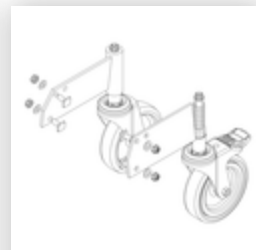

Order no.: 051103

Platform stairs, with
single-sided access, with
spring-loaded castors,
steel grating 3 steps

Spare parts

Order no.: 019246

Inside shoe for
platform stairs For
side-rail
dimensions:
57 × 24 mm

Order no.: 800006

Front-side railing,
platform stairs incl.
mounting kit

Order no.: 800007

Side railings incl.
mounting kit

Order no.: 800009

Castor set incl.
mounts

Order no.: 800010

Castor set, support
section incl.
mounts

Order no.: 800011

Castor set
electrically
conductive

Order no.: 800012

Castor set, support
section electrically
conductive

Order no.: 800013

Mounting kit for
platform stairs
complete single-
sided

Order no.: 800015