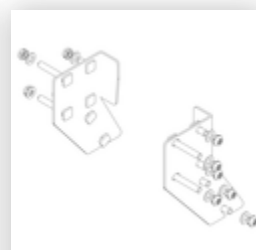

Order no.: 051103

Platform stairs, with
single-sided access, with
spring-loaded castors,
steel grating 3 steps

Spare parts

Order no.: 019246

Inside shoe for
platform stairs For
side-rail
dimensions:
57 × 24 mm

Order no.: 800006

Front-side railing,
platform stairs incl.
mounting kit

Order no.: 800007

Side railings incl.
mounting kit

Order no.: 800009

Castor set incl.
mounts

Order no.: 800010

Castor set, support
section incl.
mounts

Order no.: 800011

Castor set
electrically
conductive

Order no.: 800012

Castor set, support
section electrically
conductive

Order no.: 800013

Mounting kit for
platform stairs
complete single-
sided

Order no.: 800015

Mounting kit for
ladder Platform
stairs

Order no.: 800016

Mounting kit for
support section

Order no.: 800017

Mounting kit for struts

Order no.: 800020

Assembly set for front-side railing

Order no.: 800021