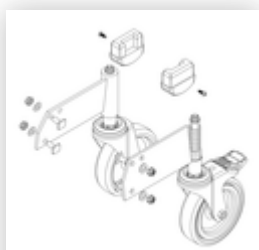

Order no.: 051103

Platform stairs, with
single-sided access, with
spring-loaded castors,
steel grating 3 steps

Spare parts

Order no.: 019246

Inside shoe for
platform stairs For
side-rail
dimensions:
57 × 24 mm

Order no.: 800006

Front-side railing,
platform stairs incl.
mounting kit

Order no.: 800007

Side railings incl.
mounting kit

Order no.: 800009

Castor set incl.
mounts

Order no.: 800010

Castor set, support
section incl.
mounts

Order no.: 800011

Castor set
electrically
conductive

Order no.: 800012

Castor set, support
section electrically
conductive

Order no.: 800013

Mounting kit for
platform stairs
complete single-
sided

Order no.: 800015