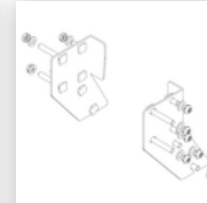

Order no.: 051102

Platform stairs, with single-sided access, with spring-loaded castors, steel grating 2 steps

Spare parts

Order no.: 019246

Inside shoe for platform stairs For side-rail dimensions: 57 × 24 mm

Order no.: 800006

Front-side railing, platform stairs incl. mounting kit

Order no.: 800007

Side railings incl. mounting kit

Order no.: 800013

Mounting kit for platform stairs complete single-sided

Order no.: 800015

Mounting kit for ladder Platform stairs

Order no.: 800016

Mounting kit for support section

Order no.: 800020

Assembly set for front-side railing

Order no.: 800021

Mounting kits for side railings

Order no.: 800023