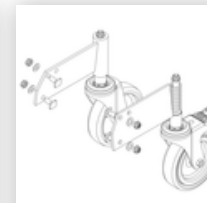

Order no.: 051102

Platform stairs, with single-sided access, with spring-loaded castors, steel grating 2 steps

Spare parts

Order no.: 019246

Inside shoe for platform stairs For side-rail dimensions: 57 × 24 mm

Order no.: 800006

Front-side railing, platform stairs incl. mounting kit

Order no.: 800007

Side railings incl. mounting kit

Order no.: 800013

Mounting kit for platform stairs complete single-sided

Order no.: 800015

Mounting kit for ladder Platform stairs

Order no.: 800016

Mounting kit for support section

Order no.: 800020

Assembly set for front-side railing

Order no.: 800021

Mounting kits for side railings

Order no.: 800023

Support section, platform stairs incl. mounting kit suitable for 2 steps

Order no.: 800035

Set of rollers for the ascending section incl. mounts

Order no.: 800036

Anti-static castor set ascent section electrically conductive