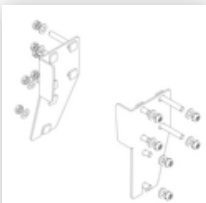

Order no.: 051102

Platform stairs, with single-sided access, with spring-loaded castors, steel grating 2 steps

Spare parts

Order no.: 019246

Inside shoe for platform stairs For side-rail dimensions: 57 × 24 mm

Order no.: 800006

Front-side railing, platform stairs incl. mounting kit

Order no.: 800007

Side railings incl. mounting kit

Order no.: 800013

Mounting kit for platform stairs complete single-sided

Order no.: 800015

Mounting kit for ladder Platform stairs

Order no.: 800016

Mounting kit for support section

Order no.: 800020

Assembly set for front-side railing

Order no.: 800021

Mounting kits for side railings

Order no.: 800023