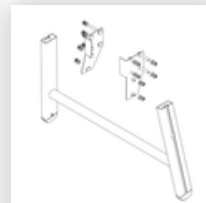

Order no.: 051102

Platform stairs, with single-sided access, with spring-loaded castors, steel grating 2 steps

Spare parts

Order no.: 019246

Inside shoe for platform stairs For side-rail dimensions: 57 × 24 mm

Order no.: 800006

Front-side railing, platform stairs incl. mounting kit

Order no.: 800007

Side railings incl. mounting kit

Order no.: 800013

Mounting kit for platform stairs complete single-sided

Order no.: 800015

Mounting kit for ladder Platform stairs

Order no.: 800016

Mounting kit for support section

Order no.: 800020

Assembly set for front-side railing

Order no.: 800021

Mounting kits for side railings

Order no.: 800023

Support section, platform stairs incl. mounting kit suitable for 2 steps

Order no.: 800035

Set of rollers for the ascending section incl. mounts

Order no.: 800036

Anti-static castor set ascent section electrically conductive