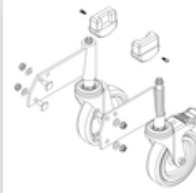

Support section, platform stairs incl. mounting kit suitable for 2 steps

Order no.: 800035

Set of rollers for the ascending section incl. mounts

Order no.: 800036

Anti-static castor set ascent section electrically conductive

Order no.: 800044

Ladder platform stairs 2 steps Steel grating incl. mounting kit

Order no.: 800074

Platform with steel grating

Order no.: 800159

Castor set Roller set support part incl. mounting kit

Order no.: 800160

Roller set support part antistatic electrically conductive