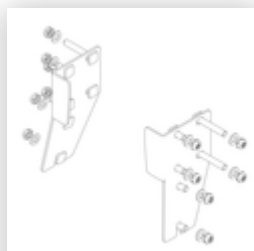

Order no.: 051104

Platform stairs, with
single-sided access, with
spring-loaded castors,
steel grating 4 steps

Spare parts

Order no.: 019246

Inside shoe for
platform stairs For
side-rail
dimensions:
57 × 24 mm

Order no.: 800006

Front-side railing,
platform stairs incl.
mounting kit

Order no.: 800007

Side railings incl.
mounting kit

Order no.: 800010

Castor set, support
section incl.
mounts

Order no.: 800012

Castor set, support
section electrically
conductive

Order no.: 800013

Mounting kit for
platform stairs
complete single-
sided

Order no.: 800015

Mounting kit for
ladder Platform
stairs

Order no.: 800016

Mounting kit for
support section

Order no.: 800017

Mounting kit for
struts