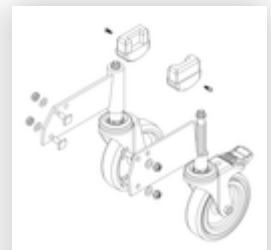

Order no.: 051104

Platform stairs, with
single-sided access, with
spring-loaded castors,
steel grating 4 steps

Spare parts

Order no.: 019246

Inside shoe for
platform stairs For
side-rail
dimensions:
57 × 24 mm

Order no.: 800006

Front-side railing,
platform stairs incl.
mounting kit

Order no.: 800007

Side railings incl.
mounting kit

Order no.: 800010

Castor set, support
section incl.
mounts

Order no.: 800012

Castor set, support
section electrically
conductive

Order no.: 800013

Mounting kit for
platform stairs
complete single-
sided

Order no.: 800015

Mounting kit for
ladder Platform
stairs

Order no.: 800016

Mounting kit for
support section

Order no.: 800017

Mounting kit for
struts