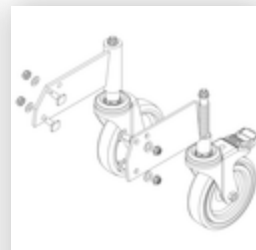

Order no.: 051104

Platform stairs, with
single-sided access, with
spring-loaded castors,
steel grating 4 steps

Spare parts

Order no.: 019246

Inside shoe for
platform stairs For
side-rail
dimensions:
57 × 24 mm

Order no.: 800006

Front-side railing,
platform stairs incl.
mounting kit

Order no.: 800007

Side railings incl.
mounting kit

Order no.: 800010

Castor set, support
section incl.
mounts

Order no.: 800012

Castor set, support
section electrically
conductive

Order no.: 800013

Mounting kit for
platform stairs
complete single-
sided

Order no.: 800015

Mounting kit for
ladder Platform
stairs

Order no.: 800016

Mounting kit for
support section

Order no.: 800017

Mounting kit for
struts