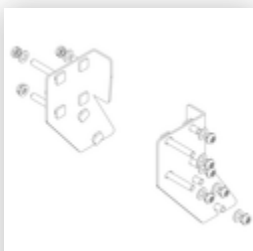

Order no.: 051104

Platform stairs, with
single-sided access, with
spring-loaded castors,
steel grating 4 steps

Spare parts

Order no.: 019246

Inside shoe for
platform stairs For
side-rail
dimensions:
57 × 24 mm

Order no.: 800006

Front-side railing,
platform stairs incl.
mounting kit

Order no.: 800007

Side railings incl.
mounting kit

Order no.: 800010

Castor set, support
section incl.
mounts

Order no.: 800012

Castor set, support
section electrically
conductive

Order no.: 800013

Mounting kit for
platform stairs
complete single-
sided

Order no.: 800015

Mounting kit for
ladder Platform
stairs

Order no.: 800016

Mounting kit for
support section

Order no.: 800017

Mounting kit for
struts