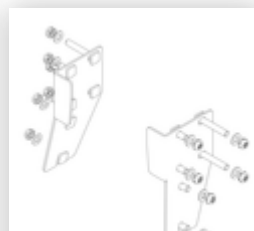

Order no.: 051105

Platform stairs, with
single-sided access, with
spring-loaded castors,
steel grating 5 steps

Spare parts

Order no.: 019246

Inside shoe for
platform stairs For
side-rail
dimensions:
57 × 24 mm

Order no.: 800006

Front-side railing,
platform stairs incl.
mounting kit

Order no.: 800007

Side railings incl.
mounting kit

Order no.: 800010

Castor set, support
section incl.
mounts

Order no.: 800012

Castor set, support
section electrically
conductive

Order no.: 800013

Mounting kit for
platform stairs
complete single-
sided

Order no.: 800015

Mounting kit for
ladder Platform
stairs

Order no.: 800016

Mounting kit for
support section

Order no.: 800017

Mounting kit for
struts