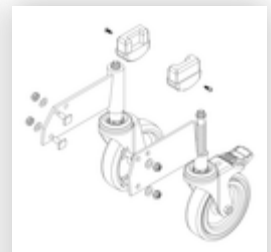

Order no.: 051105

Platform stairs, with
single-sided access, with
spring-loaded castors,
steel grating 5 steps

Spare parts

Order no.: 019246

Inside shoe for
platform stairs For
side-rail
dimensions:
57 × 24 mm

Order no.: 800006

Front-side railing,
platform stairs incl.
mounting kit

Order no.: 800007

Side railings incl.
mounting kit

Order no.: 800010

Castor set, support
section incl.
mounts

Order no.: 800012

Castor set, support
section electrically
conductive

Order no.: 800013

Mounting kit for
platform stairs
complete single-
sided

Order no.: 800015

Mounting kit for
ladder Platform
stairs

Order no.: 800016

Mounting kit for
support section

Order no.: 800017

Mounting kit for
struts