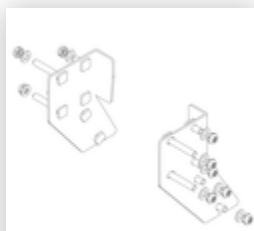

Order no.: 051105

Platform stairs, with
single-sided access, with
spring-loaded castors,
steel grating 5 steps

Spare parts

Order no.: 019246

Inside shoe for
platform stairs For
side-rail
dimensions:
57 × 24 mm

Order no.: 800006

Front-side railing,
platform stairs incl.
mounting kit

Order no.: 800007

Side railings incl.
mounting kit

Order no.: 800010

Castor set, support
section incl.
mounts

Order no.: 800012

Castor set, support
section electrically
conductive

Order no.: 800013

Mounting kit for
platform stairs
complete single-
sided

Order no.: 800015

Mounting kit for
ladder Platform
stairs

Order no.: 800016

Mounting kit for
support section

Order no.: 800017

Mounting kit for
struts