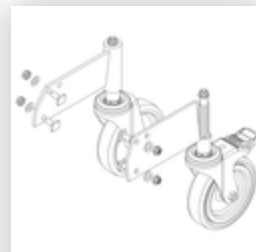

Order no.: 051105

Platform stairs, with
single-sided access, with
spring-loaded castors,
steel grating 5 steps

Spare parts

Order no.: 019246

Inside shoe for
platform stairs For
side-rail
dimensions:
57 × 24 mm

Order no.: 800006

Front-side railing,
platform stairs incl.
mounting kit

Order no.: 800007

Side railings incl.
mounting kit

Order no.: 800010

Castor set, support
section incl.
mounts

Order no.: 800012

Castor set, support
section electrically
conductive

Order no.: 800013

Mounting kit for
platform stairs
complete single-
sided

Order no.: 800015

Mounting kit for
ladder Platform
stairs

Order no.: 800016

Mounting kit for
support section

Order no.: 800017

Mounting kit for
struts