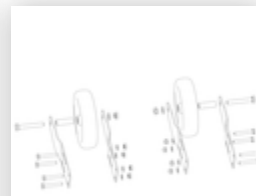

Order no.: 055103

Platform stairs, with
single-sided access, with
castors and handles,
corundum coating. R13 3
steps

Spare parts

Order no.: 019246

Inside shoe for
platform stairs For
side-rail
dimensions:
57 × 24 mm

Order no.: 800006

Front-side railing,
platform stairs incl.
mounting kit

Order no.: 800007

Side railings incl.
mounting kit

Order no.: 800013

Mounting kit for
platform stairs
complete single-
sided

Order no.: 800015

Mounting kits for
side railings

Order no.: 800027

Support section,
platform stairs incl.
mounting kit
suitable for 3 steps

Order no.: 800028

Reinforcing strut,
platform stairs 997
mm including
mounting kit

Order no.: 800052

Platform with
aluminium facing
profile R13

Order no.: 800053

Ladder platform
stairs 3 steps
corundum coating
incl. mounting kit

Order no.: 800059

Grab handle

Order no.: 800060

Set of rollers for
support bracket
incl. mounting kit