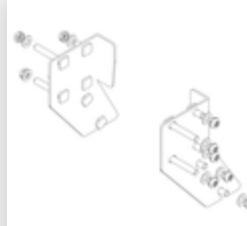

Order no.: 055103

Platform stairs, with
single-sided access, with
castors and handles,
corundum coating. R13 3
steps

Spare parts

Order no.: 019246

Inside shoe for
platform stairs For
side-rail
dimensions:
57 × 24 mm

Order no.: 800006

Front-side railing,
platform stairs incl.
mounting kit

Order no.: 800007

Side railings incl.
mounting kit

Order no.: 800013

Mounting kit for
platform stairs
complete single-
sided

Order no.: 800015

Mounting kit for
ladder Platform
stairs

Order no.: 800016

Mounting kit for
support section

Order no.: 800017

Mounting kit for
struts

Order no.: 800020

Assembly set for
front-side railing

Order no.: 800021