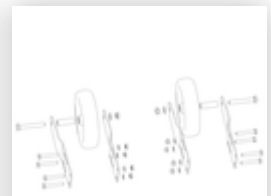

Order no.: 055103

Platform stairs, with
single-sided access, with
castors and handles,
corundum coating. R13 3
steps

Spare parts

Order no.: 019246

Inside shoe for
platform stairs For
side-rail
dimensions:
57 × 24 mm

Order no.: 800006

Front-side railing,
platform stairs incl.
mounting kit

Order no.: 800007

Side railings incl.
mounting kit

Order no.: 800013

Mounting kit for
platform stairs
complete single-
sided

Order no.: 800015

Mounting kits for
side railings

Order no.: 800027

Support section,
platform stairs incl.
mounting kit
suitable for 3 steps

Order no.: 800028

Reinforcing strut,
platform stairs 997
mm including
mounting kit

Order no.: 800052

Platform with
aluminium facing
profile R13

Order no.: 800053

Ladder platform
stairs 3 steps
corundum coating
incl. mounting kit

Order no.: 800059

Grab handle

Order no.: 800060

Set of rollers for
support bracket
incl. mounting kit