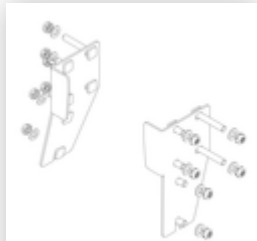

Order no.: 055103

Platform stairs, with
single-sided access, with
castors and handles,
corundum coating. R13 3
steps

Spare parts

Order no.: 019246

Inside shoe for
platform stairs For
side-rail
dimensions:
57 × 24 mm

Order no.: 800006

Front-side railing,
platform stairs incl.
mounting kit

Order no.: 800007

Side railings incl.
mounting kit

Order no.: 800013

Mounting kit for
platform stairs
complete single-
sided

Order no.: 800015

Mounting kit for
ladder Platform
stairs

Order no.: 800016

Mounting kit for
support section

Order no.: 800017

Mounting kit for
struts

Order no.: 800020

Assembly set for
front-side railing

Order no.: 800021