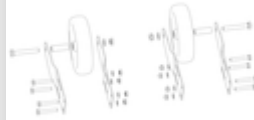

Order no.: 800059

Grab handle