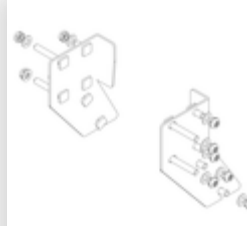

Order no.: 058104

Platform stairs, with
single-sided access, with
castors and handles,
steel grating 4 steps

Spare parts

Order no.: 019246

Inside shoe for
platform stairs For
side-rail
dimensions:
57 × 24 mm

Order no.: 800006

Front-side railing,
platform stairs incl.
mounting kit

Order no.: 800007

Side railings incl.
mounting kit

Order no.: 800013

Mounting kit for
platform stairs
complete single-
sided

Order no.: 800015

Mounting kit for
ladder Platform
stairs

Order no.: 800016

Mounting kit for
support section

Order no.: 800017

Mounting kit for
struts

Order no.: 800020

Assembly set for
front-side railing

Order no.: 800021