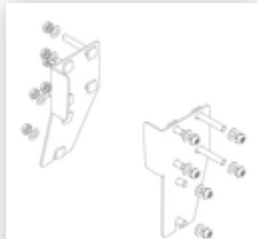

Order no.: 058104

Platform stairs, with
single-sided access, with
castors and handles,
steel grating 4 steps

Spare parts

Order no.: 019246

Inside shoe for
platform stairs For
side-rail
dimensions:
57 × 24 mm

Order no.: 800006

Front-side railing,
platform stairs incl.
mounting kit

Order no.: 800007

Side railings incl.
mounting kit

Order no.: 800013

Mounting kit for
platform stairs
complete single-
sided

Order no.: 800015

Mounting kit for
ladder Platform
stairs

Order no.: 800016

Mounting kit for
support section

Order no.: 800017

Mounting kit for
struts

Order no.: 800020

Assembly set for
front-side railing

Order no.: 800021