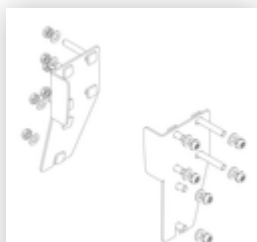

Order no.: 058106

Platform stairs, with
single-sided access, with
castors and handles,
steel grating 6 steps

Spare parts

Order no.: 019246

Inside shoe for
platform stairs For
side-rail
dimensions:
57 × 24 mm

Order no.: 800006

Front-side railing,
platform stairs incl.
mounting kit

Order no.: 800007

Side railings incl.
mounting kit

Order no.: 800013

Mounting kit for
platform stairs
complete single-
sided

Order no.: 800015

Mounting kit for
ladder Platform
stairs

Order no.: 800016

Mounting kit for
support section

Order no.: 800017

Mounting kit for
struts

Order no.: 800020

Assembly set for
front-side railing

Order no.: 800021