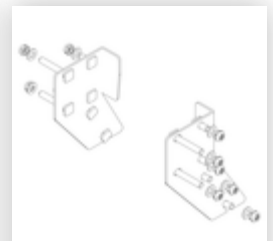

Order no.: 058106

Platform stairs, with
single-sided access, with
castors and handles,
steel grating 6 steps

Spare parts

Order no.: 019246

Inside shoe for
platform stairs For
side-rail
dimensions:
57 × 24 mm

Order no.: 800006

Front-side railing,
platform stairs incl.
mounting kit

Order no.: 800007

Side railings incl.
mounting kit

Order no.: 800013

Mounting kit for
platform stairs
complete single-
sided

Order no.: 800015

Mounting kit for
ladder Platform
stairs

Order no.: 800016

Mounting kit for
support section

Order no.: 800017

Mounting kit for
struts

Order no.: 800020

Assembly set for
front-side railing

Order no.: 800021