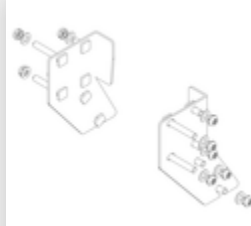

## Spare parts

Order no.: 019246

Inside shoe for  
platform stairs For  
side-rail  
dimensions:  
57 × 24 mm

Order no.: 800002

Support section,  
platform stairs  
including mounting  
kit suitable for 7  
steps

Order no.: 800003

Diagonal strut,  
platform stairs incl.  
mounting kit

Order no.: 800004

Step reinforcement,  
platform stairs incl.  
mounting kit

Order no.: 800005

Reinforcing strut,  
platform stairs  
1680 mm including  
mounting kit

Order no.: 800006

Front-side railing,  
platform stairs incl.  
mounting kit

Order no.: 800007

Side railings incl.  
mounting kit

Order no.: 800013

Mounting kit for  
platform stairs  
complete single-  
sided

Order no.: 800015

Mounting kit for  
ladder Platform  
stairs

Order no.: 800016

Mounting kit for  
support section

Order no.: 800017

**Mounting kit for struts**

Order no.: 800020

**Assembly set for front-side railing**