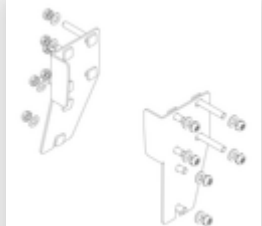

## Spare parts

Order no.: 019246

Inside shoe for  
platform stairs For  
side-rail  
dimensions:  
57 × 24 mm

Order no.: 800002

Support section,  
platform stairs  
including mounting  
kit suitable for 7  
steps

Order no.: 800003

Diagonal strut,  
platform stairs incl.  
mounting kit

Order no.: 800004

Step reinforcement,  
platform stairs incl.  
mounting kit

Order no.: 800005

Reinforcing strut,  
platform stairs  
1680 mm including  
mounting kit

Order no.: 800006

Front-side railing,  
platform stairs incl.  
mounting kit

Order no.: 800007

Side railings incl.  
mounting kit

Order no.: 800013

Mounting kit for  
platform stairs  
complete single-  
sided

Order no.: 800015

Mounting kit for  
ladder Platform  
stairs

Order no.: 800016

Mounting kit for  
support section

Order no.: 800017

**Mounting kit for struts**

Order no.: 800020

**Assembly set for front-side railing**