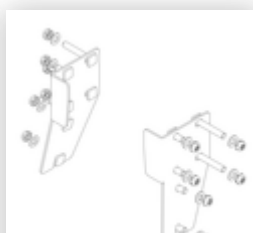

Order no.: 058108

Platform stairs, with
single-sided access, with
castors and handles,
steel grating 8 steps

Spare parts

Order no.: 019246

Inside shoe for
platform stairs For
side-rail
dimensions:
57 × 24 mm

Order no.: 800004

Step reinforcement,
platform stairs incl.
mounting kit

Order no.: 800005

Reinforcing strut,
platform stairs
1680 mm including
mounting kit

Order no.: 800006

Front-side railing,
platform stairs incl.
mounting kit

Order no.: 800007

Side railings incl.
mounting kit

Order no.: 800013

Mounting kit for
platform stairs
complete single-
sided

Order no.: 800015

Mounting kit for
ladder Platform
stairs

Order no.: 800016

Mounting kit for
support section

Order no.: 800017

Mounting kit for
struts

Order no.: 800020

Assembly set for
front-side railing

Order no.: 800021

Mounting kits for side railings

Order no.: 800039

Reinforcing strut, platform stairs 1340 mm including mounting kit