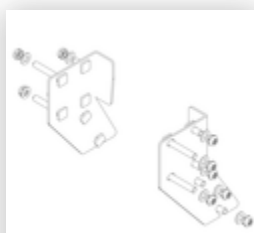

Order no.: 058108

Platform stairs, with
single-sided access, with
castors and handles,
steel grating 8 steps

Spare parts

Order no.: 019246

Inside shoe for
platform stairs For
side-rail
dimensions:
57 × 24 mm

Order no.: 800004

Step reinforcement,
platform stairs incl.
mounting kit

Order no.: 800005

Reinforcing strut,
platform stairs
1680 mm including
mounting kit

Order no.: 800006

Front-side railing,
platform stairs incl.
mounting kit

Order no.: 800007

Side railings incl.
mounting kit

Order no.: 800013

Mounting kit for
platform stairs
complete single-
sided

Order no.: 800015

Mounting kit for
ladder Platform
stairs

Order no.: 800016

Mounting kit for
support section