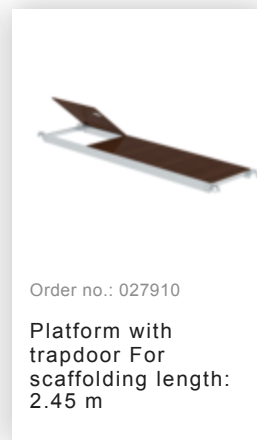

Order no.: 115584

Folding scaffolding with
triple platform Platform
height 8.39 m

Spare parts

Order no.: 027917

Swivel castor with
spindle height
adjustable Ø 200
mm