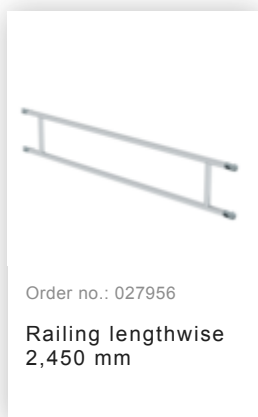

Order no.: 115584

Folding scaffolding with
triple platform Platform
height 8.39 m

Spare parts

Order no.: 027917

Swivel castor with
spindle height
adjustable Ø 200
mm