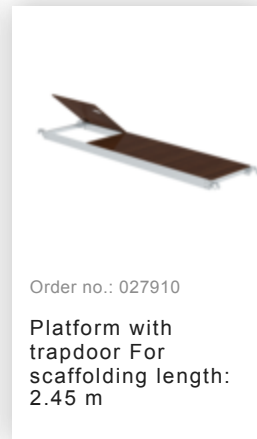

Order no.: 115544

Folding scaffolding with
triple platform Platform
height 4.47 m

Spare parts

Order no.: 027941

Folding frame unit,
1.9 m

Order no.: 027942

Push-fit frame 190
Height: 2.00 m

Order no.: 027930

Platform without
flap For scaffolding
length: 2.45 m

Order no.: 027910

Platform with
trapdoor For
scaffolding length:
2.45 m

Order no.: 027951

Push-fit frame
190/112

Order no.: 027956

Railing lengthwise
2,450 mm

Order no.: 027908

Diagonal brace
2.45 m

Order no.: 027940

Step-on bracket

Order no.: 027949

Toe board front
side For scaffolding
width: 1.9 m

Order no.: 027914

Toe board long side
For scaffolding
length: 2.45 m

Order no.: 027917

Swivel castor with
spindle height
adjustable Ø 200
mm