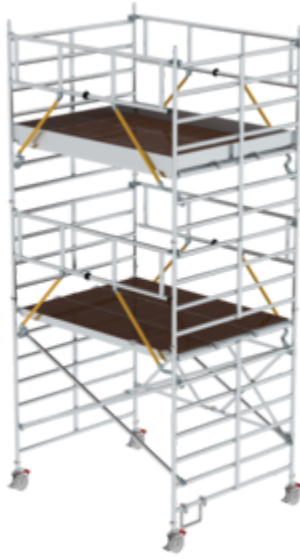

Order no.: 115545

Folding scaffolding SG
with triple platform
Platform height 4.47 m

Spare parts

Order no.: 019232

Side-rail cover cap
for side-rail 58 x 25
mm