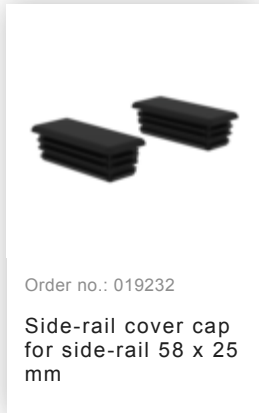

Order no.: 115545

Folding scaffolding SG
with triple platform
Platform height 4.47 m

Spare parts

Order no.: 019232

Side-rail cover cap
for side-rail 58 x 25
mm