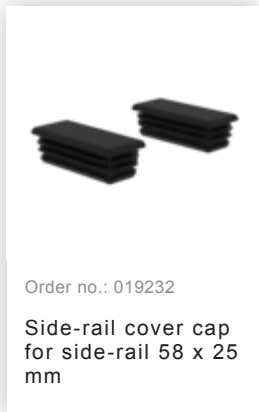

Order no.: 115565

Folding scaffolding SG  
with triple platform  
Platform height 6.43 m

## Spare parts

---

Order no.: 019232

Side-rail cover cap  
for side-rail 58 x 25  
mm