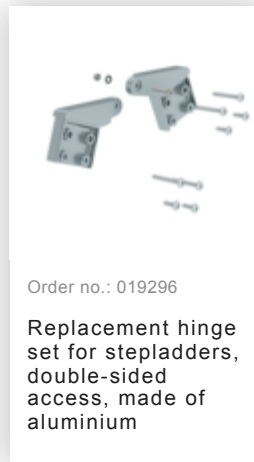

Order no.: 040218

Double-sided stepladder 2x9 steps

Spare parts

Order no.: 019052

ergo-pad® grip
area type 2 for
double-sided step
ladder with double-
sided access

Order no.: 019206

nivello® inside
shoe 73 x 25 mm
Model year from
2019

Order no.: 019296

Replacement hinge
set for stepladders,
double-sided
access, made of
aluminium

Order no.: 800105

Spreader bar strap
980 mm with
mounting plates 1
set = 2 pieces,
including rivets