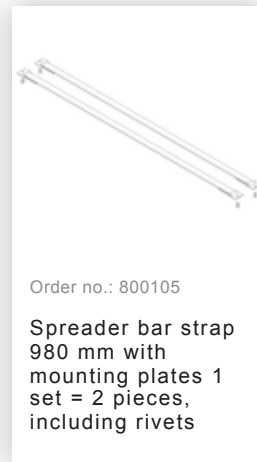

Order no.: 040218

Double-sided stepladder 2x9 steps

Spare parts

Order no.: 019052

ergo-pad® grip
area type 2 for
double-sided step
ladder with double-
sided access

Order no.: 019206

nivello® inside
shoe 73 x 25 mm
Model year from
2019

Order no.: 019296

Replacement hinge
set for stepladders,
double-sided
access, made of
aluminium

Order no.: 800105

Spreader bar strap
980 mm with
mounting plates 1
set = 2 pieces,
including rivets