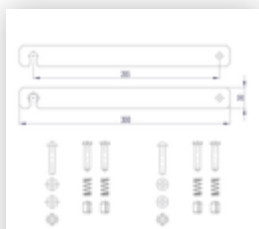

Order no.: 041206

Double-sided stepladder with castors 2x3 steps

Spare parts

Order no.: 800129

**Rigid connection 2-
piece**

Order no.: 800101

**Spreader bar strap
296 mm with
mounting plates 1
set = 2 pieces,
including rivets**