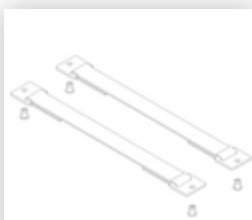

Order no.: 041206

Double-sided stepladder with castors 2x3 steps

Spare parts

Order no.: 800129

**Rigid connection 2-
piece**

Order no.: 800101

**Spreader bar strap
296 mm with
mounting plates 1
set = 2 pieces,
including rivets**