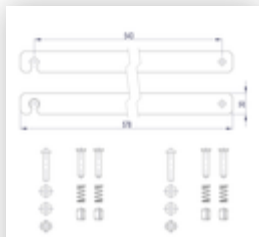

## Double-sided stepladder with castors 2x6 steps

### Spare parts

Order no.: 800134

Rigid connection 2-  
piece

Order no.: 800103

Spreader bar strap  
638 mm with  
mounting plates 1  
set = 2 pieces,  
including rivets