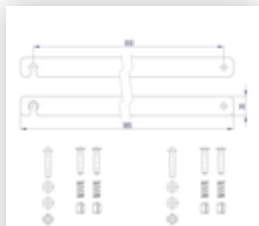

Order no.: 041220

Double-sided stepladder
with castors 2x10 steps

Spare parts

Order no.: 800140

Rigid connection 2-
piece

Order no.: 800105

Spreader bar strap
980 mm with
mounting plates 1
set = 2 pieces,
including rivets