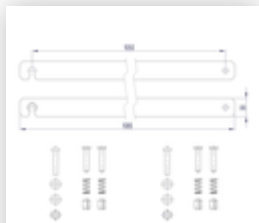

## Double-sided stepladder with castors 2x12 steps

### Spare parts

Order no.: 800143

Rigid connection 2-  
piece

Order no.: 800106

Spreader bar strap  
1322 mm with  
mounting plates 1  
set = 2 pieces,  
including rivets