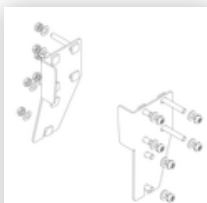

Order no.: 050104

Platform stairs, with single-sided access, with spring-loaded castors, grooved aluminium 4 steps

Spare parts

Order no.: 019246

Inside shoe for platform stairs For side-rail dimensions: 57 × 24 mm

Order no.: 800006

Front-side railing, platform stairs incl. mounting kit

Order no.: 800007

Side railings incl. mounting kit

Order no.: 800008

Platform with aluminium ribbed facing profile

Order no.: 800009

Castor set incl. mounts

Order no.: 800011

Castor set electrically conductive

Order no.: 800013

Mounting kit for platform stairs complete single-sided

Order no.: 800015

Mounting kit for ladder Platform stairs

Order no.: 800016

Mounting kit for support section

Order no.: 800017

Mounting kit for struts

Order no.: 800020

Assembly set for front-side railing

Order no.: 800021

Mounting kits for side railings

Order no.: 800024

Castor set incl. mounts