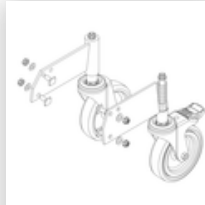

Order no.: 050104

Platform stairs, with single-sided access, with spring-loaded castors, grooved aluminium 4 steps

Spare parts

Order no.: 019246

Inside shoe for platform stairs For side-rail dimensions: 57 × 24 mm

Order no.: 800006

Front-side railing, platform stairs incl. mounting kit

Order no.: 800007

Side railings incl. mounting kit

Order no.: 800008

Platform with aluminium ribbed facing profile

Order no.: 800009

Castor set incl. mounts

Order no.: 800011

Castor set electrically conductive

Order no.: 800013

Mounting kit for platform stairs complete single-sided

Order no.: 800015

Mounting kit for ladder Platform stairs

Order no.: 800016

Mounting kit for support section