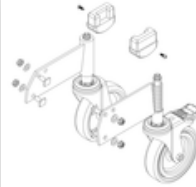

Order no.: 050104

Platform stairs, with single-sided access, with spring-loaded castors, grooved aluminium 4 steps

Spare parts

Order no.: 019246

Inside shoe for platform stairs For side-rail dimensions: 57 × 24 mm

Order no.: 800011

Castor set electrically conductive

Order no.: 800013

Mounting kit for platform stairs complete single-sided

Order no.: 800015

Mounting kit for ladder Platform stairs

Order no.: 800016

Mounting kit for support section

Order no.: 800017

Mounting kit for struts

Order no.: 800020

Assembly set for front-side railing

Order no.: 800021

Mounting kits for side railings

Order no.: 800024

Castor set incl. mounts

Order no.: 800025

Anti-static castor set electrically conductive

Order no.: 800029

Ladder platform stairs 4 steps Aluminium ribbed incl. mounting kit

Order no.: 800030

Support section, platform stairs incl. mounting kit suitable for 4 steps