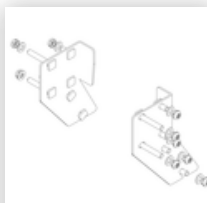

Order no.: 050104

Platform stairs, with single-sided access, with spring-loaded castors, grooved aluminium 4 steps

Spare parts

Order no.: 019246

Inside shoe for platform stairs For side-rail dimensions: 57 × 24 mm

Order no.: 800006

Front-side railing, platform stairs incl. mounting kit

Order no.: 800007

Side railings incl. mounting kit

Order no.: 800008

Platform with aluminium ribbed facing profile

Order no.: 800009

Castor set incl. mounts

Order no.: 800011

Castor set electrically conductive

Order no.: 800013

Mounting kit for platform stairs complete single-sided

Order no.: 800015

Mounting kit for ladder Platform stairs

Order no.: 800016

Mounting kit for support section