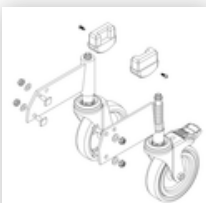

Order no.: 050104

Platform stairs, with single-sided access, with spring-loaded castors, grooved aluminium 4 steps

Spare parts

Order no.: 019246

Inside shoe for platform stairs For side-rail dimensions: 57 × 24 mm

Order no.: 800006

Front-side railing, platform stairs incl. mounting kit

Order no.: 800007

Side railings incl. mounting kit

Order no.: 800008

Platform with aluminium ribbed facing profile

Order no.: 800009

Castor set incl. mounts

Order no.: 800011

Castor set electrically conductive

Order no.: 800013

Mounting kit for platform stairs complete single-sided

Order no.: 800015

Mounting kit for ladder Platform stairs

Order no.: 800016

Mounting kit for support section