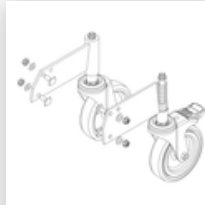

Order no.: 050105

Platform stairs, with single-sided access, with spring-loaded castors, grooved aluminium 5 steps

### Spare parts

Order no.: 019246

Inside shoe for platform stairs For side-rail dimensions: 57 × 24 mm

Order no.: 800006

Front-side railing, platform stairs incl. mounting kit

Order no.: 800007

Side railings incl. mounting kit

Order no.: 800008

Platform with aluminium ribbed facing profile

Order no.: 800009

Castor set incl. mounts

Order no.: 800011

Castor set electrically conductive

Order no.: 800013

Mounting kit for platform stairs complete single-sided