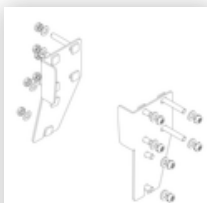

### Spare parts

Order no.: 019246

Inside shoe for platform stairs For side-rail dimensions: 57 × 24 mm

Order no.: 800006

Front-side railing, platform stairs incl. mounting kit

Order no.: 800007

Side railings incl. mounting kit

Order no.: 800008

Platform with aluminium ribbed facing profile

Order no.: 800009

Castor set incl. mounts

Order no.: 800011

Castor set electrically conductive

Order no.: 800013

Mounting kit for platform stairs complete single-sided

Order no.: 800015

Mounting kit for ladder Platform stairs

Order no.: 800016

Mounting kit for support section

Order no.: 800017

Mounting kit for struts

Order no.: 800020

**Assembly set for front-side railing**