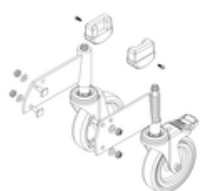

### Spare parts

Order no.: 019246

Inside shoe for platform stairs For side-rail dimensions: 57 × 24 mm

Order no.: 800006

Front-side railing, platform stairs incl. mounting kit

Order no.: 800007

Side railings incl. mounting kit

Order no.: 800015

Mounting kit for ladder Platform stairs

Order no.: 800016

Mounting kit for support section

Order no.: 800017

Mounting kit for struts

Order no.: 800020

**Assembly set for front-side railing**

Order no.: 800021

**Mounting kits for side railings**

Order no.: 800032

**Ladder platform stairs 5 steps Aluminium ribbed incl. mounting kit**

Order no.: 800033

**Support section, platform stairs incl. mounting kit suitable for 5 steps**

Order no.: 800034

**Step reinforcement incl. mounting kit**

Order no.: 800035

**Castor set**

Order no.: 800036

**Anti-static castor set electrically conductive**

Order no.: 800039

**Reinforcing strut, platform stairs 1340 mm including mounting kit**