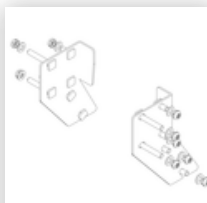

### Spare parts

Order no.: 019246

Inside shoe for platform stairs For side-rail dimensions: 57 × 24 mm

Order no.: 800006

Front-side railing, platform stairs incl. mounting kit

Order no.: 800007

Side railings incl. mounting kit

Order no.: 800008

Platform with aluminium ribbed facing profile

Order no.: 800009

Castor set incl. mounts

Order no.: 800011

Castor set electrically conductive

Order no.: 800013

Mounting kit for platform stairs complete single-sided

Order no.: 800015

Mounting kit for ladder Platform stairs

Order no.: 800016

Mounting kit for support section

Order no.: 800017

Mounting kit for struts

Order no.: 800020

**Assembly set for front-side railing**