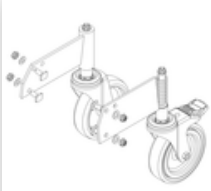

### Spare parts

Order no.: 019246

Inside shoe for platform stairs For side-rail dimensions: 57 × 24 mm

Order no.: 800006

Front-side railing, platform stairs incl. mounting kit

Order no.: 800007

Side railings incl. mounting kit

Order no.: 800015

Mounting kit for ladder Platform stairs

Order no.: 800016

Mounting kit for support section

Order no.: 800017

Mounting kit for struts

Order no.: 800020

**Assembly set for front-side railing**

Order no.: 800021

**Mounting kits for side railings**

Order no.: 800032

**Ladder platform stairs 5 steps Aluminium ribbed incl. mounting kit**

Order no.: 800033

**Support section, platform stairs incl. mounting kit suitable for 5 steps**

Order no.: 800034

**Step reinforcement incl. mounting kit**

Order no.: 800035

**Castor set**

Order no.: 800036

**Anti-static castor set electrically conductive**

Order no.: 800039

**Reinforcing strut, platform stairs 1340 mm including mounting kit**