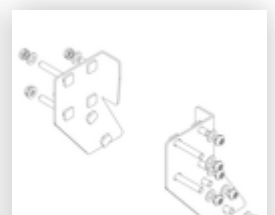

Order no.: 800015

Mounting kit for
ladder Platform
stairs