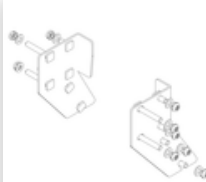

Order no.: 050207

Platform stairs, with double-sided access, with spring-loaded castors, grooved aluminium 7 steps

Spare parts

Order no.: 019246

Inside shoe for platform stairs For side-rail dimensions: 57 x 24 mm

Order no.: 800001

Ladder platform stairs 7 steps Aluminium ribbed incl. mounting kit

Order no.: 800004

Step reinforcement, platform stairs incl. mounting kit

Order no.: 800007

Side railings incl. mounting kit

Order no.: 800008

Platform with aluminium ribbed facing profile

Order no.: 800014

Mounting kit for platform stairs complete on both sides

Order no.: 800015

Mounting kit for ladder Platform stairs

Order no.: 800017