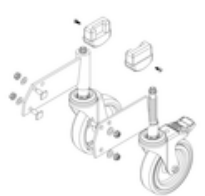

Order no.: 050207

Platform stairs, with double-sided access, with spring-loaded castors, grooved aluminium 7 steps

Spare parts

Order no.: 019246

Inside shoe for platform stairs For side-rail dimensions: 57 x 24 mm

Order no.: 800008

Platform with aluminium ribbed facing profile

Order no.: 800014

Mounting kit for platform stairs complete on both sides

Order no.: 800015

Mounting kit for ladder Platform stairs

Order no.: 800017

Mounting kit for struts

Order no.: 800021

Mounting kits for side railings

Order no.: 800042

Castor set, support section incl. mounting kit

Order no.: 800043

**Anti-static castor
set electrically
conductive**

Order no.: 800066

**Reinforcing strut,
platform stairs
1955 mm including
mounting kit**