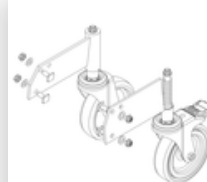

Order no.: 050207

Platform stairs, with double-sided access, with spring-loaded castors, grooved aluminium 7 steps

Spare parts

Order no.: 019246

Inside shoe for platform stairs For side-rail dimensions: 57 x 24 mm

Order no.: 800001

Ladder platform stairs 7 steps Aluminium ribbed incl. mounting kit

Order no.: 800004

Step reinforcement, platform stairs incl. mounting kit

Order no.: 800007

Side railings incl. mounting kit

Order no.: 800008

Platform with aluminium ribbed facing profile

Order no.: 800014

Mounting kit for platform stairs complete on both sides

Order no.: 800015

Mounting kit for ladder Platform stairs

Order no.: 800017

Mounting kit for struts

Order no.: 800021

Mounting kits for side railings

Order no.: 800042

Castor set, support section incl. mounting kit

Order no.: 800043

**Anti-static castor
set electrically
conductive**