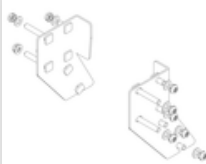

Order no.: 050208

Platform stairs, with double-sided access, with spring-loaded castors, grooved aluminium 8 steps

Spare parts

Order no.: 019246

Inside shoe for platform stairs For side-rail dimensions: 57 × 24 mm

Order no.: 800004

Step reinforcement, platform stairs incl. mounting kit

Order no.: 800007

Side railings incl. mounting kit

Order no.: 800008

Platform with aluminium ribbed facing profile

Order no.: 800014

Mounting kit for platform stairs complete on both sides

Order no.: 800015

Mounting kit for ladder Platform stairs

Order no.: 800017

Mounting kit for struts

Order no.: 800021

Mounting kits for side railings

Order no.: 800040

Ladder platform stairs 8 steps Aluminium ribbed incl. mounting kit