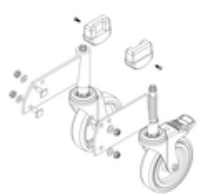

Order no.: 050208

Platform stairs, with double-sided access, with spring-loaded castors, grooved aluminium 8 steps

Spare parts

Order no.: 019246

Inside shoe for platform stairs For side-rail dimensions: 57 × 24 mm

Order no.: 800004

Step reinforcement, platform stairs incl. mounting kit

Order no.: 800007

Side railings incl. mounting kit

Order no.: 800008

Platform with aluminium ribbed facing profile

Order no.: 800014

Mounting kit for platform stairs complete on both sides

Order no.: 800015

Mounting kit for ladder Platform stairs

Order no.: 800017

Mounting kit for struts

Order no.: 800021

Mounting kits for side railings

Order no.: 800040

Ladder platform stairs 8 steps Aluminium ribbed incl. mounting kit

Order no.: 800042

Castor set, support section incl. mounting kit

Order no.: 800043

**Anti-static castor
set electrically
conductive**

Order no.: 800067

**Reinforcing strut,
platform stairs
2230 mm including
mounting kit**