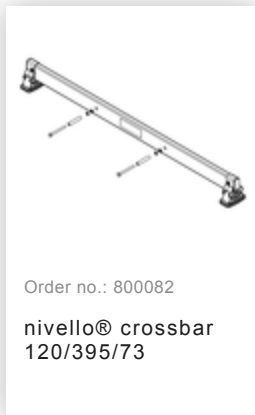

Order no.: 020414

2-section rung push-up  
extension ladder with  
nivello® stabiliser 2x14  
rungs

## Spare parts

Order no.: 019234

Side-rail cover cap  
for side-rail 73 x 18  
mm

Order no.: 800082

nivello® crossbar  
120/395/73