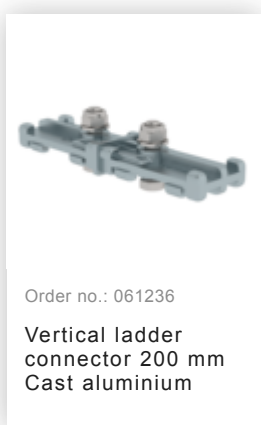

Order no.: 510105

Single-flight vertical  
ladder with back  
protection bright  
aluminium 6.80m

## Spare parts

Order no.: 061236

**Vertical ladder  
connector 200 mm  
Cast aluminium**