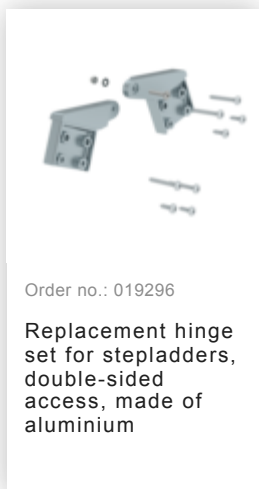

Order no.: 041607

Double-sided stepladder
with clip-step 2x7 steps

Spare parts

Order no.: 019296

Replacement hinge set for stepladders, double-sided access, made of aluminium

Order no.: 019206

nivello® inside shoe 73 x 25 mm
Model year from 2019

Order no.: 019140

Information sticker for double-sided ladders with double-sided access Sticker 19020

Order no.: 019052

ergo-pad® grip area type 2 for double-sided step ladder with double-sided access

Order no.: 041529

Retrofit kit clip-step for double-sided step ladder, with double-sided access 2x7 steps