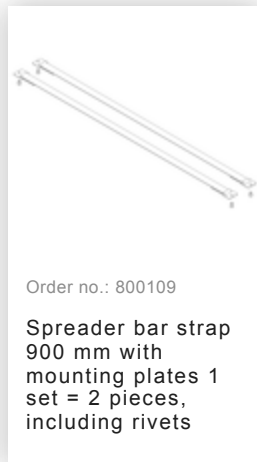

Order no.: 034116

Double-sided step ladder
GFRP / aluminium 2x8
steps

Spare parts

Order no.: 019052

ergo-pad® grip
area type 2 for
double-sided step
ladder with double-
sided access

Order no.: 800109

Spreader bar strap
900 mm with
mounting plates 1
set = 2 pieces,
including rivets