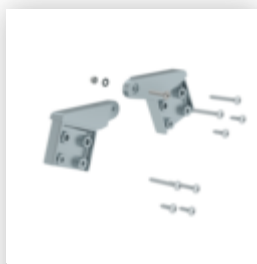

Order no.: 042210

Double-sided stepladder with clip-step relax 2x5 steps

Spare parts

Order no.: 019296

Replacement hinge set for stepladders, double-sided access, made of aluminium

Order no.: 019206

nivello® inside shoe 73 x 25 mm
Model year from 2019

Order no.: 019052

ergo-pad® grip area type 2 for double-sided step ladder with double-sided access

Order no.: 019140

Information sticker for double-sided ladders with double-sided access Sticker 19020

Order no.: 041675

Retrofit kit clip-step relax for double-sided step ladder with double-sided access 8 step paddings