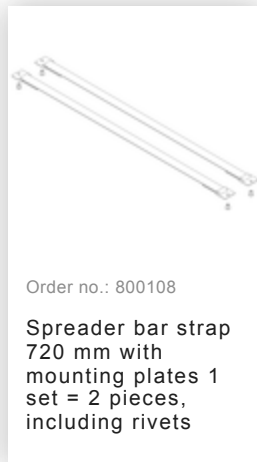

Order no.: 042706

Single-sided stepladder
250 kg with clip-step R13
6 steps

Spare parts

Order no.: 019051

ergo-pad® grip
area type 1 for
double-sided step
ladders with single-
sided access

Order no.: 800108

Spreader bar strap
720 mm with
mounting plates 1
set = 2 pieces,
including rivets