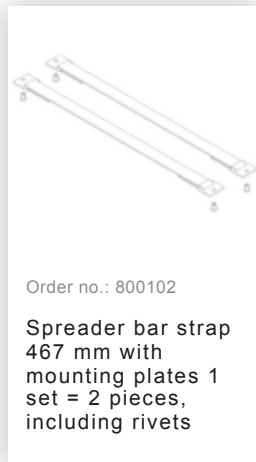

Order no.: 043805

Double-sided stepladder
250 kg with clip-step R13
2x5 steps

Spare parts

Order no.: 019052

ergo-pad® grip
area type 2 for
double-sided step
ladder with double-
sided access

Order no.: 800102

Spreader bar strap
467 mm with
mounting plates 1
set = 2 pieces,
including rivets