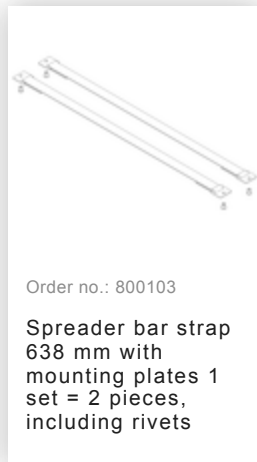

Order no.: 043806

Double-sided stepladder  
250 kg with clip-step R13  
2x6 steps

## Spare parts

Order no.: 019052

ergo-pad® grip  
area type 2 for  
double-sided step  
ladder with double-  
sided access

Order no.: 800103

Spreader bar strap  
638 mm with  
mounting plates 1  
set = 2 pieces,  
including rivets