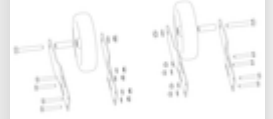

Order no.: 800060

**Roller set support
part incl. mounting
kit**