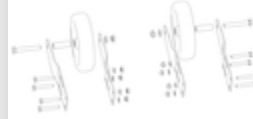

Order no.: 800059

Grab handle