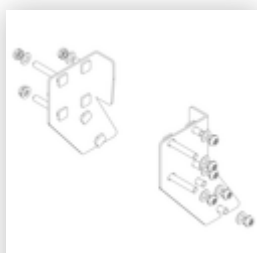

Order no.: 056104

Platform stairs, with
single-sided access, with
castors and handles,
grooved aluminium 4
steps

Spare parts

Order no.: 019246

Inside shoe for
platform stairs For
side-rail
dimensions:
57 × 24 mm

Order no.: 800006

Front-side railing,
platform stairs incl.
mounting kit

Order no.: 800007

Side railings incl.
mounting kit

Order no.: 800008

Platform with
aluminium ribbed
facing profile

Order no.: 800013

Mounting kit for
platform stairs
complete single-
sided

Order no.: 800015

Mounting kit for
ladder Platform
stairs

Order no.: 800016

Mounting kit for
support section

Order no.: 800017

Mounting kit for
struts

Order no.: 800020

Assembly set for
front-side railing