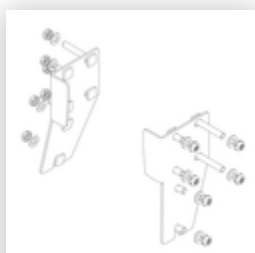

Order no.: 056104

Platform stairs, with
single-sided access, with
castors and handles,
grooved aluminium 4
steps

Spare parts

Order no.: 019246

Inside shoe for
platform stairs For
side-rail
dimensions:
57 × 24 mm

Order no.: 800006

Front-side railing,
platform stairs incl.
mounting kit

Order no.: 800007

Side railings incl.
mounting kit

Order no.: 800008

Platform with
aluminium ribbed
facing profile

Order no.: 800013

Mounting kit for
platform stairs
complete single-
sided

Order no.: 800015

Mounting kit for
ladder Platform
stairs

Order no.: 800016

Mounting kit for
support section

Order no.: 800017

Mounting kit for
struts

Order no.: 800020

Assembly set for
front-side railing