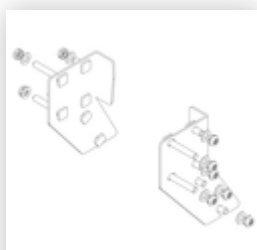

Order no.: 056105

Platform stairs, with  
single-sided access, with  
castors and handles,  
grooved aluminium 5  
steps

## Spare parts

Order no.: 019246

Inside shoe for  
platform stairs For  
side-rail  
dimensions:  
57 × 24 mm

Order no.: 800006

Front-side railing,  
platform stairs incl.  
mounting kit

Order no.: 800007

Side railings incl.  
mounting kit

Order no.: 800008

Platform with  
aluminium ribbed  
facing profile

Order no.: 800013

Mounting kit for  
platform stairs  
complete single-  
sided

Order no.: 800015

Mounting kit for  
ladder Platform  
stairs