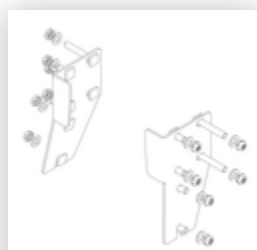

## Spare parts

Order no.: 019246

Inside shoe for  
platform stairs For  
side-rail  
dimensions:  
57 × 24 mm

Order no.: 800006

Front-side railing,  
platform stairs incl.  
mounting kit

Order no.: 800007

Side railings incl.  
mounting kit

Order no.: 800008

Platform with  
aluminium ribbed  
facing profile

Order no.: 800013

Mounting kit for  
platform stairs  
complete single-  
sided

Order no.: 800015

Mounting kit for  
ladder Platform  
stairs

Order no.: 800016

Mounting kit for  
support section

Order no.: 800017

Mounting kit for  
struts

Order no.: 800020

Assembly set for  
front-side railing

Order no.: 800021

Mounting kits for  
side railings