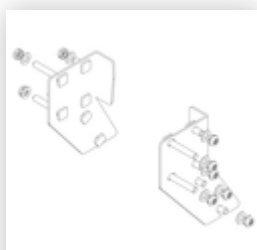

Order no.: 056106

Platform stairs, with
single-sided access, with
castors and handles,
grooved aluminium 6
steps

Spare parts

Order no.: 019246

Inside shoe for
platform stairs For
side-rail
dimensions:
57 × 24 mm

Order no.: 800006

Front-side railing,
platform stairs incl.
mounting kit

Order no.: 800007

Side railings incl.
mounting kit

Order no.: 800008

Platform with
aluminium ribbed
facing profile

Order no.: 800013

Mounting kit for
platform stairs
complete single-
sided

Order no.: 800015

Mounting kit for
ladder Platform
stairs

Order no.: 800016

Mounting kit for
support section

Order no.: 800017

Mounting kit for
struts

Order no.: 800020

Assembly set for
front-side railing