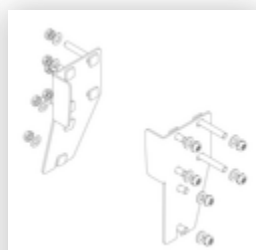

Order no.: 056106

Platform stairs, with
single-sided access, with
castors and handles,
grooved aluminium 6
steps

Spare parts

Order no.: 019246

Inside shoe for
platform stairs For
side-rail
dimensions:
57 × 24 mm

Order no.: 800006

Front-side railing,
platform stairs incl.
mounting kit

Order no.: 800007

Side railings incl.
mounting kit

Order no.: 800008

Platform with
aluminium ribbed
facing profile

Order no.: 800013

Mounting kit for
platform stairs
complete single-
sided

Order no.: 800015

Mounting kit for
ladder Platform
stairs

Order no.: 800016

Mounting kit for
support section

Order no.: 800017

Mounting kit for
struts

Order no.: 800020

Assembly set for
front-side railing