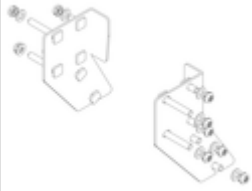

Order no.: 800004

Step reinforcement,
platform stairs incl.
mounting kit

Order no.: 800005

Reinforcing strut,
platform stairs
1680 mm including
mounting kit

Order no.: 800006

Front-side railing,
platform stairs incl.
mounting kit

Order no.: 800007

Side railings incl.
mounting kit

Order no.: 800008

Platform with
aluminium ribbed
facing profile

Order no.: 800013

Mounting kit for
platform stairs
complete single-
sided

Order no.: 800015

**Mounting kit for
ladder Platform
stairs**

Order no.: 800016

**Mounting kit for
support section**

Order no.: 800017

**Mounting kit for
struts**

Order no.: 800020

**Assembly set for
front-side railing**

Order no.: 800021