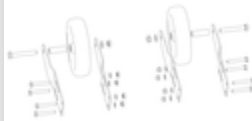

Order no.: 056107

Platform stairs, with
single-sided access, with
castors and handles,
grooved aluminium 7
steps

Spare parts

Order no.: 019246

Inside shoe for
platform stairs For
side-rail
dimensions:
57 × 24 mm

Order no.: 800007

Side railings incl.
mounting kit

Order no.: 800008

Platform with
aluminium ribbed
facing profile

Order no.: 800013

Mounting kit for
platform stairs
complete single-
sided

Order no.: 800015

**Mounting kit for
ladder Platform
stairs**

Order no.: 800016

**Mounting kit for
support section**

Order no.: 800017

**Mounting kit for
struts**

Order no.: 800020

**Assembly set for
front-side railing**

Order no.: 800021

**Mounting kits for
side railings**

Order no.: 800059

Grab handle

Order no.: 800060

**Roller set support
part incl. mounting
kit**