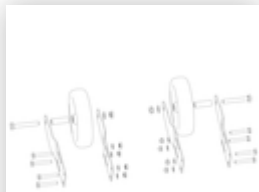

Order no.: 056108

Platform stairs, with
single-sided access, with
castors and handles,
grooved aluminium 8
steps

Spare parts

Order no.: 019246

Inside shoe for
platform stairs For
side-rail
dimensions:
57 × 24 mm

Mounting kit for
ladder Platform
stairs

Order no.: 800016

Mounting kit for
support section

Order no.: 800017

Mounting kit for
struts

Order no.: 800020

Assembly set for front-side railing

Order no.: 800021

Mounting kits for side railings

Order no.: 800039

Reinforcing strut, platform stairs 1340 mm including mounting kit

Order no.: 800040

Ladder platform stairs 8 steps Aluminium ribbed incl. mounting kit

Order no.: 800041

Support section, platform stairs incl. mounting kit suitable for 8 steps

Order no.: 800059

Grab handle

Order no.: 800060

Roller set support part incl. mounting kit