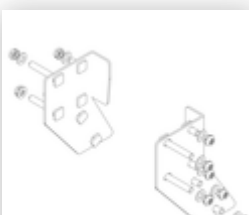

Order no.: 056108

Platform stairs, with
single-sided access, with
castors and handles,
grooved aluminium 8
steps

Spare parts

Order no.: 019246

Inside shoe for
platform stairs For
side-rail
dimensions:
57 × 24 mm

Order no.: 800004

Step reinforcement,
platform stairs incl.
mounting kit

Order no.: 800005

Reinforcing strut,
platform stairs
1680 mm including
mounting kit

Order no.: 800006

Front-side railing,
platform stairs incl.
mounting kit

Order no.: 800007

Side railings incl.
mounting kit

Order no.: 800008

Platform with
aluminium ribbed
facing profile

Order no.: 800013

Mounting kit for
platform stairs
complete single-
sided

Order no.: 800015

Mounting kit for
ladder Platform
stairs

Order no.: 800016

Mounting kit for
support section

Order no.: 800017

Mounting kit for
struts

Order no.: 800020

Assembly set for front-side railing

Order no.: 800021