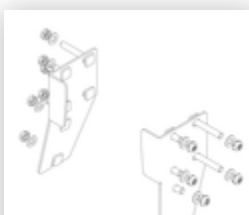

Order no.: 056108

Platform stairs, with
single-sided access, with
castors and handles,
grooved aluminium 8
steps

Spare parts

Order no.: 019246

Inside shoe for
platform stairs For
side-rail
dimensions:
57 × 24 mm

Order no.: 800004

Step reinforcement,
platform stairs incl.
mounting kit

Order no.: 800005

Reinforcing strut,
platform stairs
1680 mm including
mounting kit

Order no.: 800006

Front-side railing,
platform stairs incl.
mounting kit

Order no.: 800007

Side railings incl.
mounting kit

Order no.: 800008

Platform with
aluminium ribbed
facing profile

Order no.: 800013

Mounting kit for
platform stairs
complete single-
sided

Order no.: 800015

Mounting kit for
ladder Platform
stairs

Order no.: 800016

Mounting kit for
support section

Order no.: 800017

Mounting kit for
struts

Order no.: 800020

Assembly set for front-side railing

Order no.: 800021