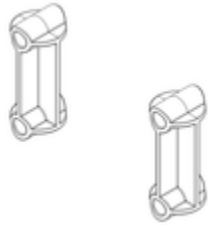

Order no.: 056108

Platform stairs, with
single-sided access, with
castors and handles,
grooved aluminium 8
steps

Spare parts

Order no.: 019246

Inside shoe for
platform stairs For
side-rail
dimensions:
57 × 24 mm

Order no.: 800007

Side railings incl.
mounting kit

Order no.: 800008

Platform with
aluminium ribbed
facing profile

Order no.: 800013

Mounting kit for
platform stairs
complete single-
sided

Order no.: 800015

Mounting kit for
ladder Platform
stairs

Order no.: 800016

Mounting kit for
support section

Order no.: 800017

Mounting kit for
struts

Order no.: 800020

Assembly set for front-side railing

Order no.: 800021

Mounting kits for side railings

Order no.: 800039

Reinforcing strut, platform stairs 1340 mm including mounting kit

Order no.: 800040

Ladder platform stairs 8 steps Aluminium ribbed incl. mounting kit

Order no.: 800041