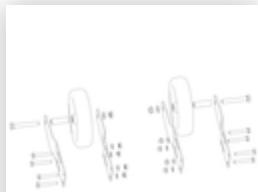

Order no.: 056108

Platform stairs, with
single-sided access, with
castors and handles,
grooved aluminium 8
steps

Spare parts

Order no.: 019246

Inside shoe for
platform stairs For
side-rail
dimensions:
57 × 24 mm

Mounting kit for
ladder Platform
stairs

Order no.: 800016

Mounting kit for
support section

Order no.: 800017

Mounting kit for
struts

Order no.: 800020

Assembly set for front-side railing

Order no.: 800021

Mounting kits for side railings

Order no.: 800039

Reinforcing strut, platform stairs 1340 mm including mounting kit

Order no.: 800040

Ladder platform stairs 8 steps Aluminium ribbed incl. mounting kit

Order no.: 800041

Support section, platform stairs incl. mounting kit suitable for 8 steps

Order no.: 800059

Grab handle

Order no.: 800060

Roller set support part incl. mounting kit