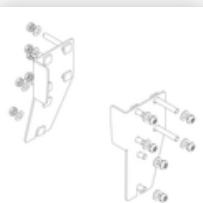

### Spare parts

Order no.: 019246

Inside shoe for platform stairs For side-rail dimensions: 57 × 24 mm

Order no.: 800006

Front-side railing, platform stairs incl. mounting kit

Order no.: 800007

Side railings incl. mounting kit

Order no.: 800008

Platform with aluminium ribbed facing profile

Order no.: 800013

Mounting kit for platform stairs complete single-sided

Order no.: 800015

Mounting kit for ladder Platform stairs

Order no.: 800016

Mounting kit for support section

Order no.: 800020

Assembly set for front-side railing

Order no.: 800021

Mounting kits for side railings

Order no.: 800022

Ladder platform stairs 2 steps Aluminium ribbed incl. mounting kit