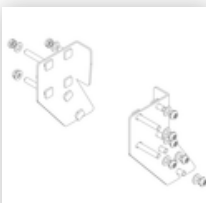

Order no.: 050102

Platform stairs, with single-sided access, with spring-loaded castors, grooved aluminium 2 steps

### Spare parts

Order no.: 019246

Inside shoe for platform stairs For side-rail dimensions: 57 × 24 mm

Order no.: 800006

Front-side railing, platform stairs incl. mounting kit

Order no.: 800007

Side railings incl. mounting kit

Order no.: 800008

Platform with aluminium ribbed facing profile

Order no.: 800013

Mounting kit for platform stairs complete single-sided

Order no.: 800015

Mounting kit for ladder Platform stairs

Order no.: 800016